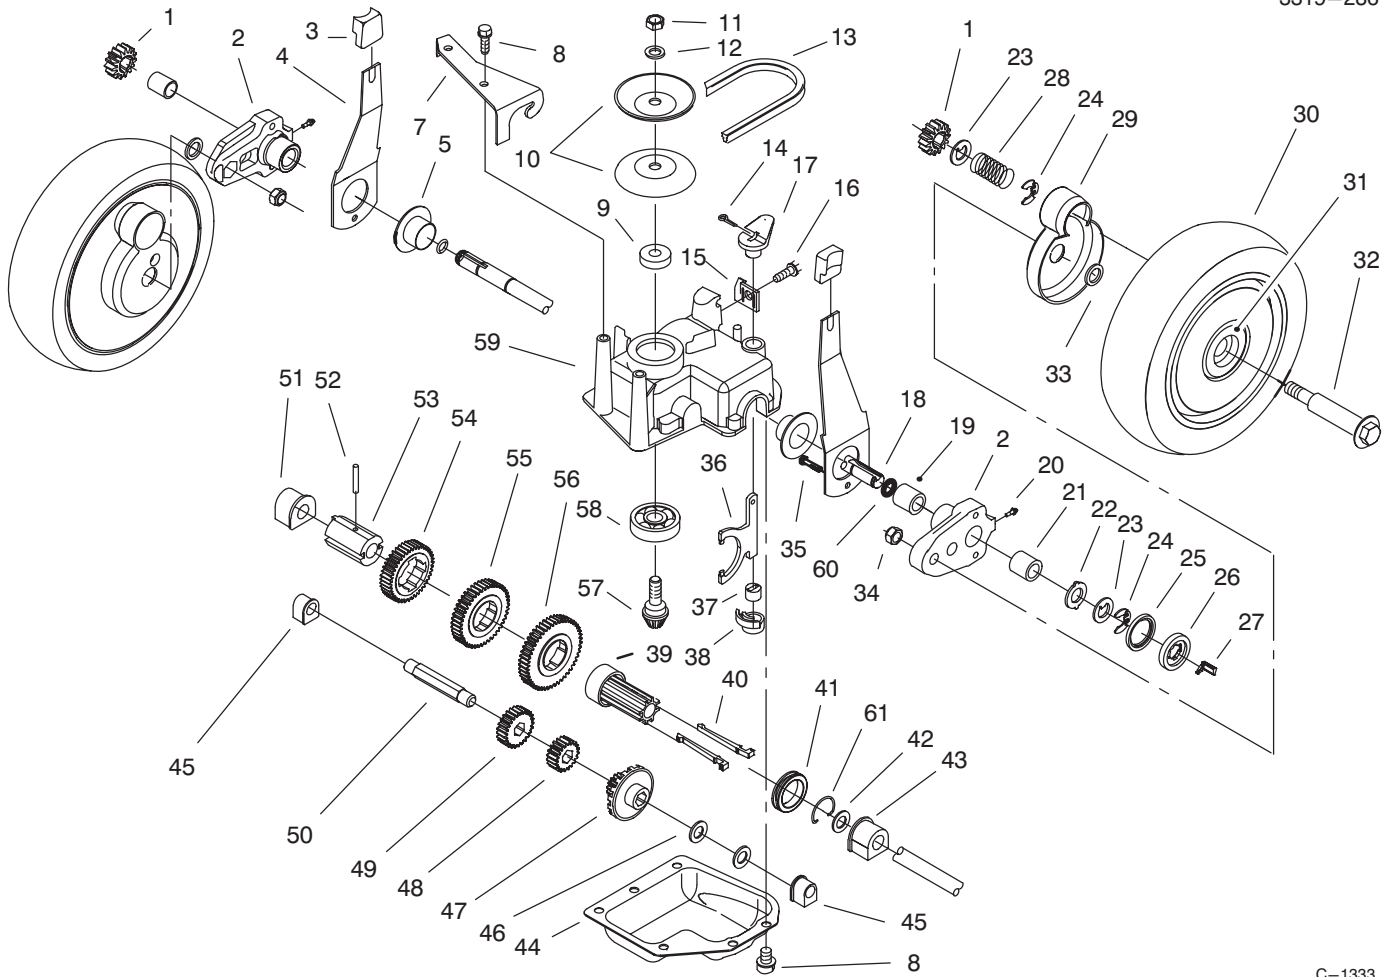

C-1333

GEAR CASE ASSEMBLY (CONTINUED)

Ref. No.	Part No.	Description	No. Used	Ref. No.	Part No.	Description	No. Used
49	55-3800	Gear – Pinion	1	56	55-3770	Gear – 49 Tooth 1st Gear	1
50	60-8800	Shaft – Intermediate	1	57	60-8890	Pinion – Bevel	1
51	60-8850	Bushing – Output Shaft	1	58	38-7820	Bearing – Ball	1
52	32121-120	Pin – Coil	1	59	60-8710	Gear Case – Upper	1
53	60-8790	Sleeve – Gear	1	60	237-153	O-Ring	2
54	55-3810	Gear – 39 Tooth 3rd Gear	1	61	65-5250	Clip – Spring	1
55	55-3790	Gear – 44 Tooth 2nd Gear	1	*	62-6673	Gear Case Assembly	1

*Not Illustrated