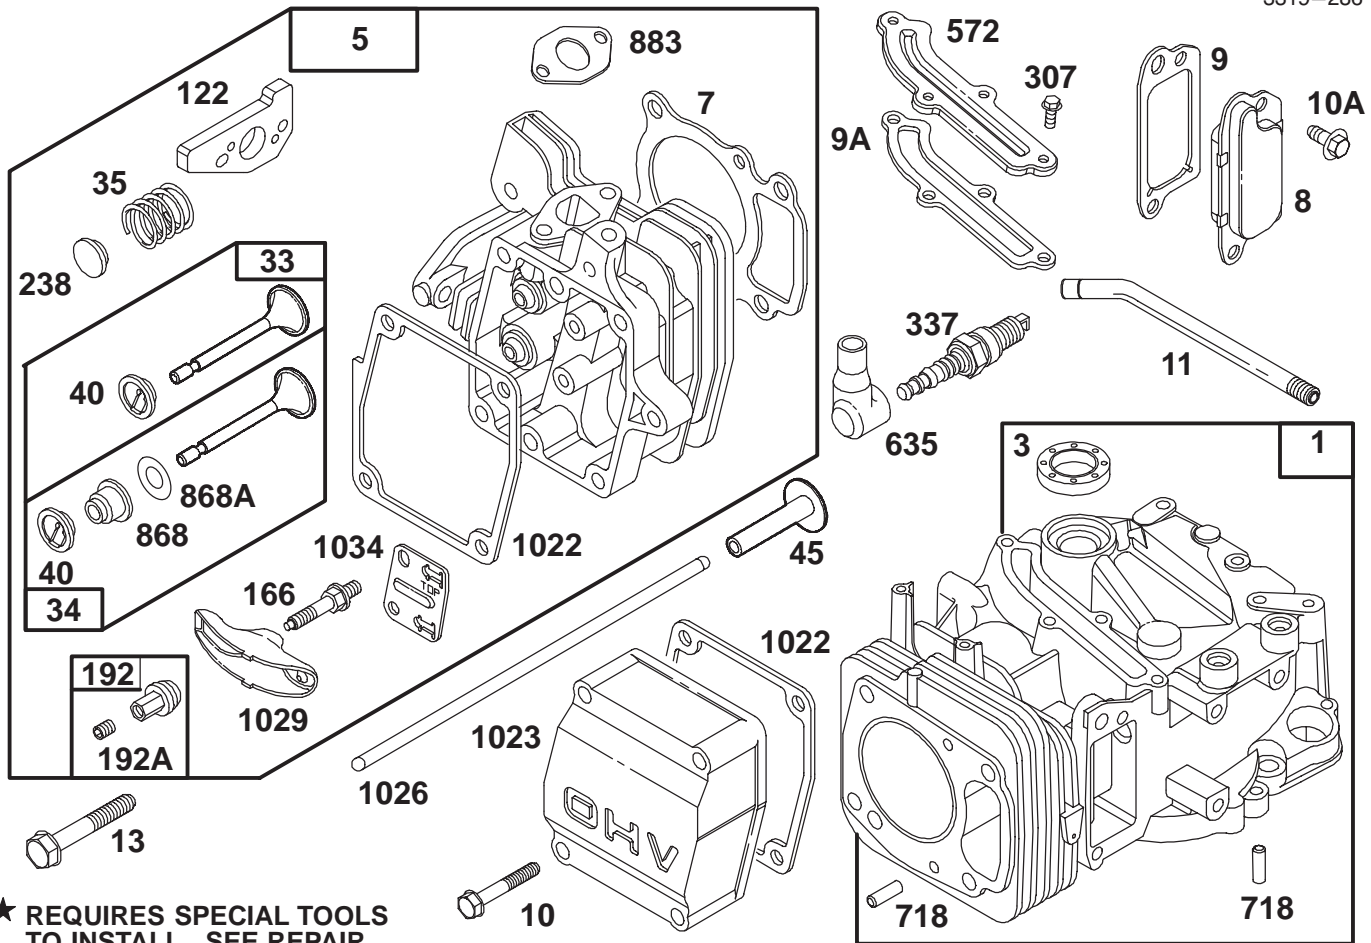

C-2265

ENGINE ASSEMBLY

Ref. No.	Part No.	Description	No. Used	Ref. No.	Part No.	Description	No. Used
1	94-1604	Engine GTS-150	1	8	32144-102	Screw	3
2	55-3570	Gas Cap Assembly	1	9	66-0570	Guide - Belt	1
3	92-2289	Plate - Logo Toro	1	10	62-7550	Pulley - Driver	1
4	94-6060	Decal - Engine	1	11	93-4107	Retainer - Blade	1
5	2210-316	Stop - Rope (P/W Eng.)	1	12	93-4106	Blade - 21"	1
6	2210-249	Clamp - Casing (P/W Eng.)	1	13	94-1608	Accelerator - Blade	1
7	86-7990	Screw - Clamp (P/W Eng.)	1	14	3253-22	Washer - Lock	1
			1	15	26-0670	Bolt - Blade	1
				16	77-9550	Cover - Brake	1

*Not Illustrated

C-2266A

HANDLE ASSEMBLY

Ref. No.	Part No.	Description	No. Used
1	82-5531	Handle - Lower	1
2	84-8361	Latch - Handle LH	1
3	84-8401	Latch - Handle RH	1
4	27-7210	Screw - Shoulder	2
5	3-3287	Spacer	2
6	3296-47	Nut - Lock	1
7	3272-72	Nut - Lock	3
8	27-7211	Screw - Shoulder	2
9	94-4922	Handle - Upper	1
11	92-2260	Screw - Handle	4
12	19-4050	Knob	2
13	16-9479	Panel - Control (Incl. Ref. #14)	1
14	93-7166	Decal - Instruction	1
16	93-3697	Decal - Panel Front	1
18	92-9665	Screw - Phillips Hd.	5
19	52-7430	Bar - Control	1

Ref. No.	Part No.	Description	No. Used
20	66-5351	Lever - Control	1
21	321-39	Screw - Hex Hd. Cap	1
22	3296-73	Nut - Lock	3
23	49-1630	Spacer - Support	2
24	46-5520	Lever - Traction	1
25	3296-74	Nut - Flange	2
26	92-2269	Screw - Handle	1
27	46-6980	Support - Cable	1
28	3256-1	Washer - Flat	1
29	86-9671	Guide - Rope	1
30	76-2712	Control - Speed Ground	1
31	71-8391	Control - Throttle	1
32	76-4331	Cable - Brake	1
33	46-5481	Cable - Traction	1
34	46-6440	Cover - Cables Control	1
35	2412-50	Clip - Tubing Convuluted	4
36	3290-378	Tie - Cable	3