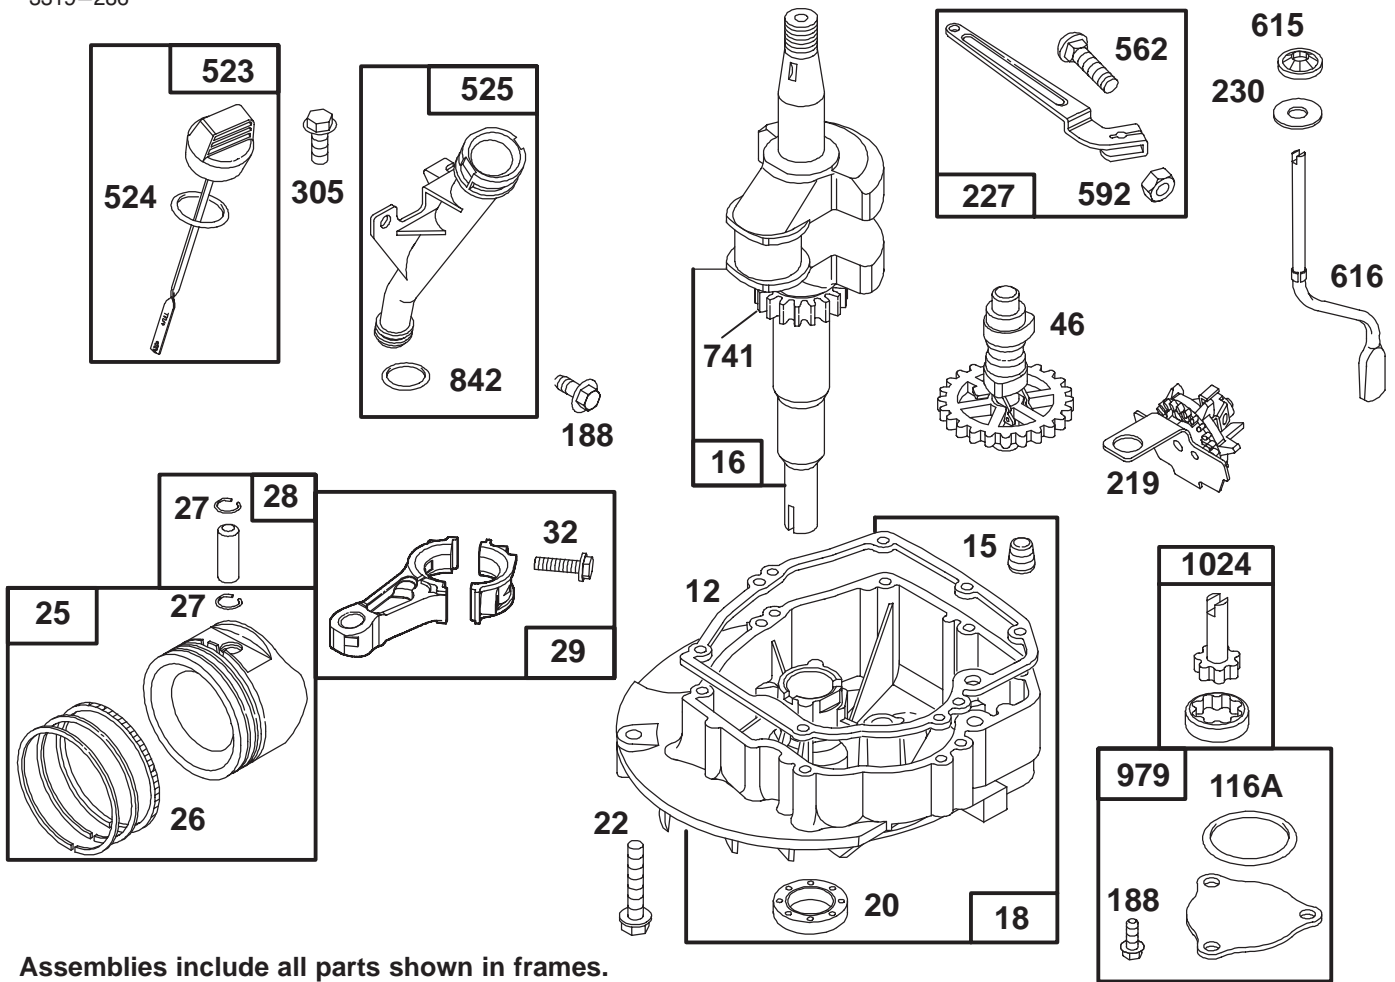

Assemblies include all parts shown in frames.

ENGINE GTS 150

Ref. No.	Part No.	Description	No. Used
★12	77-7550	Gasket – Engine Base	1
15	77-9590	Plug – Pipe	1
16	77-7520	Crankshaft	1
		Note: Order Part No. 77-7540 For Timing Gear Key.	
18	77-7560	Base – Engine	1
★20	77-7570	Seal – Oil	1
22	77-9070	Screw – Engine Base	1
25	77-7690	Piston Assy. (Std.)	1
26	77-7700	Ring Set (Std.)	1
27	77-7710	Lock – Piston Pin	1
28	77-9340	Pin Assy. – Piston	1
29	77-7690	Rod – Connecting	1
32	77-9350	Screw – Connecting Rod	1
46	77-7490	Gear – Cam	1
★116A	77-7660	O-Ring	1

Ref. No.	Part No.	Description	No. Used
188	94-1652	Screw – Hex. Head	1
219	77-7500	Gear – Governor	1
227	77-7370	Lever Assy. – Governor	1
230	77-7470	Washer	1
305	77-8310	Screw – Hex. Head	1
523	77-7260	Dipstick – Oil	1
★524	77-7270	Seal – O-Ring	1
525	77-7280	Tube – Oil Filler	1
562	77-7380	Bolt – Governor Lever	1
592	77-7390	Nut – Hex.	1
615	77-7480	Pushnut	1
616	77-7460	Crank – Governor	1
741	77-7530	Gear – Timing	1
★842	77-7300	Seal – O-Ring	1
979	77-7650	Cover – Oil Pump	1
1024	77-7640	Pump – Oil	1

★ Included in Gasket Set—Part No. 77-8900