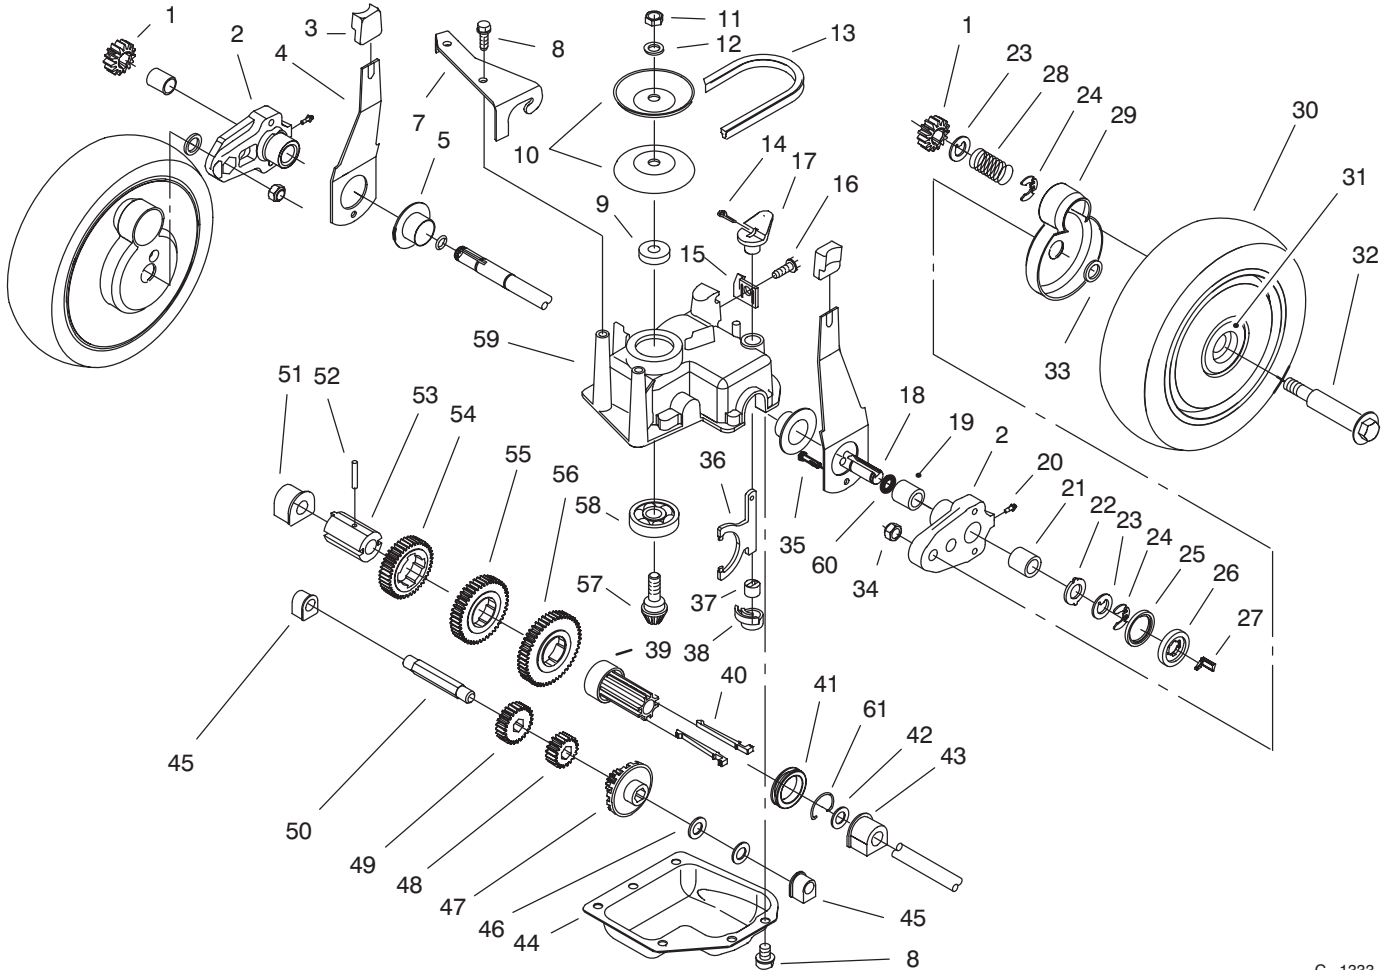

MODEL NO. 20464-790001 & UP

PARTS CATALOG

21" RECYCLER®
Mower

C-2264

HOUSING ASSEMBLY

Ref. No.	Part No.	Description	No. Used
1	16-9489	Housing - 21" (Incl. Ref. #3, 5-9 pg. 1, 34 pg. 2)	1
2	93-3696	Decal - Deck	1
3	39-5770	Decal - Danger	1
4		Screw - PPH	5
5	82-8450	Decal - Danger Deck	1
6	92-1750	Plate - Kicker Rear	1
7	92-1720	Kicker - RH Front	1
8	92-1730	Kicker - LH Front	1
9	32144-111	Screw - PPH	6
10		Deflector - Recycler	1
11		Guard - Cover	1
12	17-5179	Cover - Recycler (Incl. Ref. #4, 10, & 11)	1
13	46-6811	Screw - Hex Washer Hd.	3
14	46-6810	Screw - Hex Washer Hd.	1

C-2264

HOUSING ASSEMBLY (Continued)

Ref. No.	Part No.	Description	No. Used
32	62-4320	Bracket - Guide Belt	1
33	49-2040	Screw - Hex Hd.	2
34	93-0248	Decal - Warning	1

Ref. No.	Part No.	Description	No. Used
35	37-7260	Screw - Tapping	2
36	91-2253	Cover - Wheel	1

C-2265

ENGINE ASSEMBLY

Ref. No.	Part No.	Description	No. Used	Ref. No.	Part No.	Description	No. Used
1	94-1604	Engine GTS-150	1	8	32144-102	Screw	3
2	55-3570	Gas Cap Assembly	1	9	66-0570	Guide - Belt	1
3	92-2289	Plate - Logo Toro	1	10	62-7550	Pulley - Driver	1
4	94-6060	Decal - Engine	1	11	93-4107	Retainer - Blade	1
5	2210-316	Stop - Rope (P/W Eng.)	1	12	93-4106	Blade - 21"	1
6	2210-249	Clamp - Casing (P/W Eng.)	1	13	94-1608	Accelerator - Blade	1
7	86-7990	Screw - Clamp (P/W Eng.)	1	14	3253-22	Washer - Lock	1
			1	15	26-0670	Bolt - Blade	1
				16	77-9550	Cover - Brake	1