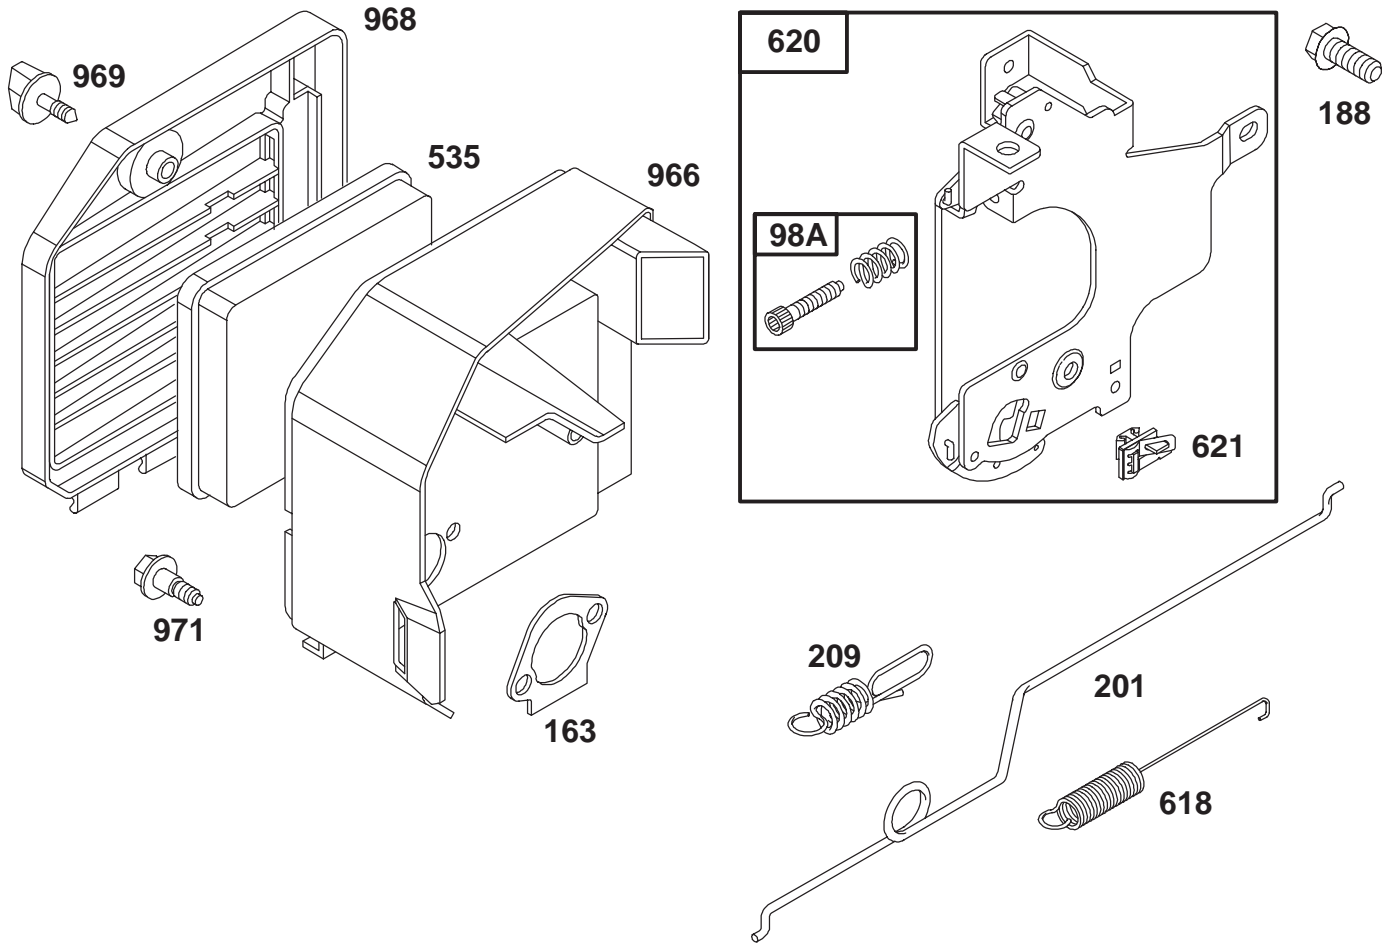

Assemblies include all parts shown in frames.

ENGINE GTS 150

Ref. No.	Part No.	Description	No. Used
98A	77-8020	Screw Assy. - Speed Adj.	1
★163	77-7960	Gasket - Air Cleaner	1
188	94-1652	Screw - Hex. Head	1
201	77-7980	Link - Governor	1
209	77-7990	Spring - Governor	1
535	77-7950	Element - Filter	1

Ref. No.	Part No.	Description	No. Used
618	77-8140	Spring - Choke	1
620	77-8000	Bracket - Carburetor	1
621	77-8010	Switch - Stop	1
966	77-7940	Base - Air Cleaner	1
968	77-7040	Cover - Air Cleaner	1
969	77-7920	Screw - Air Cleaner	1
971	77-7930	Screw - Air Cleaner	1

★ Included in Gasket Set-Part No. 77-8900