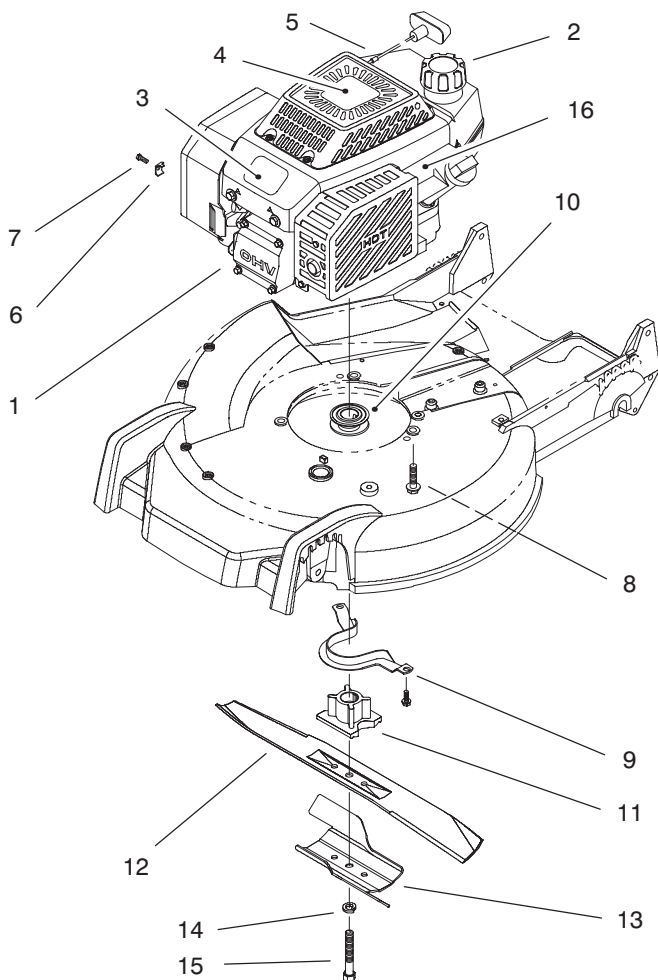

MODEL NO. 20464-790001 & UP

PARTS CATALOG

21" RECYCLER®
Mower

C-2264

HOUSING ASSEMBLY

Ref. No.	Part No.	Description	No. Used
1	16-9489	Housing - 21" (Incl. Ref. #3, 5-9 pg. 1, 34 pg. 2)	1
2	93-3696	Decal - Deck	1
3	39-5770	Decal - Danger	1
4		Screw - PPH	5
5	82-8450	Decal - Danger Deck	1
6	92-1750	Plate - Kicker Rear	1
7	92-1720	Kicker - RH Front	1
8	92-1730	Kicker - LH Front	1
9	32144-111	Screw - PPH	6
10		Deflector - Recycler	1
11		Guard - Cover	1
12	17-5179	Cover - Recycler (Incl. Ref. #4, 10, & 11)	1
13	46-6811	Screw - Hex Washer Hd.	3
14	46-6810	Screw - Hex Washer Hd.	1

Ref. No.	Part No.	Description	No. Used
15	44-0580	Shield - Trailing	1
16	33-3208	Rod - Shield	1
17	92-2279	Decal - HOC	4
18	3296-6	Nut - Lock	6
19	40-1940	Washer	4
20	66-0541	Spring Arm Ass'y - Front	2
21	25-7740	Knob - Arm	4
22	32144-85	Screw - Hex Hd.	4
23	66-0580-03	Arm - Pivot	2
24	66-0560	Screw - Shoulder	2
25	14-9989	Wheel & Tire Assembly	2
26	27-6232	Bolt - Wheel	4
27	82-5680	Bracket - Adjustment Trac.	1
28	32144-70	Screw - Tapping	4
29	46-7030	Retainer - Cable	1
30	82-9910	Cover - Belt	1
31	62-6673	Gear Case Assembly	1

C-2264

HOUSING ASSEMBLY (Continued)

Ref. No.	Part No.	Description	No. Used
32	62-4320	Bracket - Guide Belt	1
33	49-2040	Screw - Hex Hd.	2
34	93-0248	Decal - Warning	1

Ref. No.	Part No.	Description	No. Used
35	37-7260	Screw - Tapping	2
36	91-2253	Cover - Wheel	1

C-2265

ENGINE ASSEMBLY

Ref. No.	Part No.	Description	No. Used	Ref. No.	Part No.	Description	No. Used
1	94-1604	Engine GTS-150	1	8	32144-102	Screw	3
2	55-3570	Gas Cap Assembly	1	9	66-0570	Guide - Belt	1
3	92-2289	Plate - Logo Toro	1	10	62-7550	Pulley - Driver	1
4	94-6060	Decal - Engine	1	11	93-4107	Retainer - Blade	1
5	2210-316	Stop - Rope (P/W Eng.)	1	12	93-4106	Blade - 21"	1
6	2210-249	Clamp - Casing (P/W Eng.)	1	13	94-1608	Accelerator - Blade	1
7	86-7990	Screw - Clamp (P/W Eng.)	1	14	3253-22	Washer - Lock	1
			1	15	26-0670	Bolt - Blade	1
				16	77-9550	Cover - Brake	1