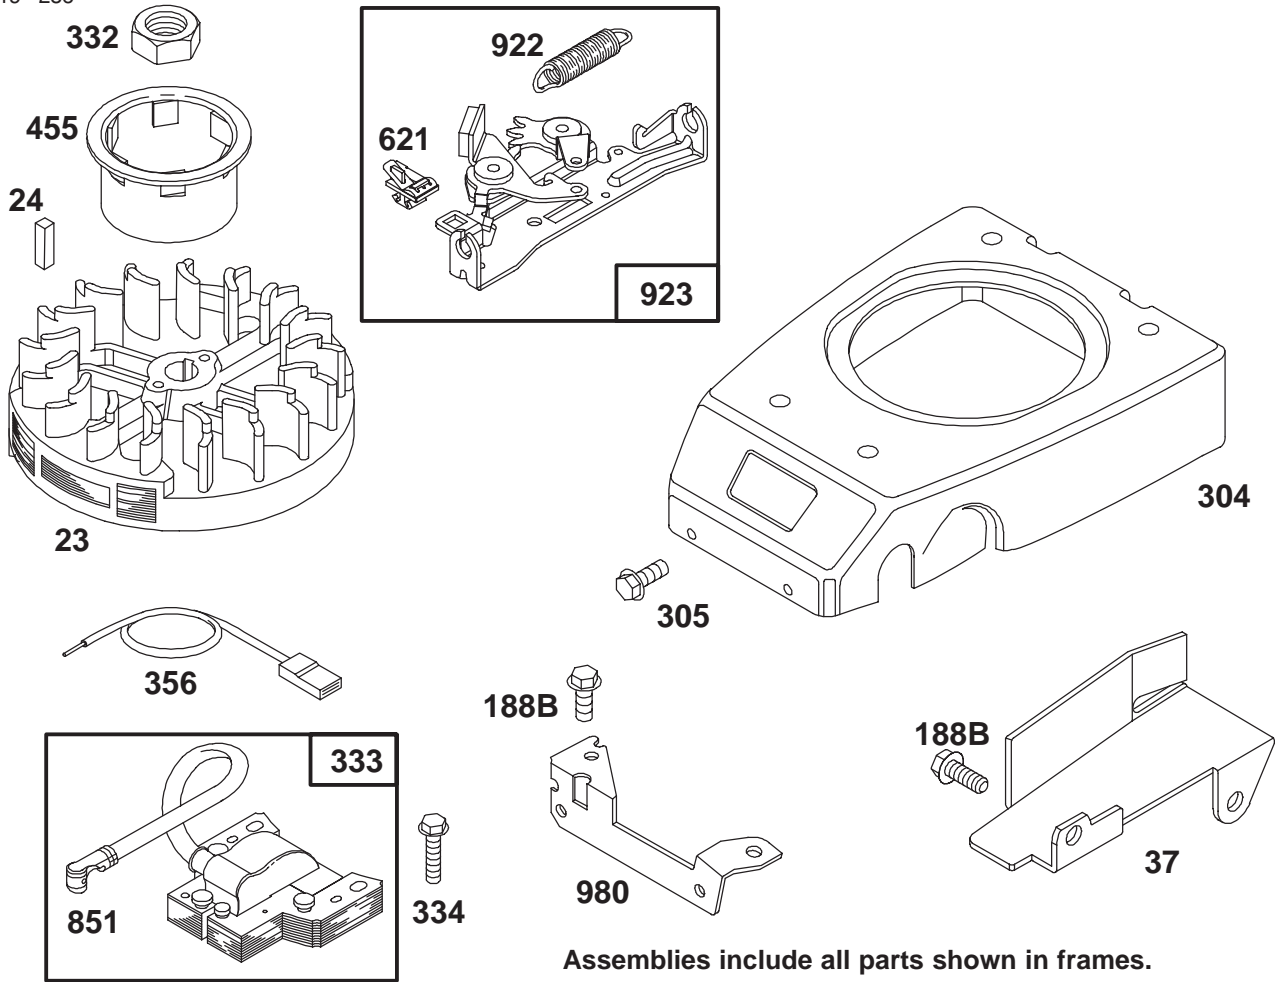

Assemblies include all parts shown in frames.

ENGINE GTS 150

Ref. No.	Part No.	Description	No. Used
23	77-8330	Flywheel - Magneto	1
24	77-8340	Key - Flywheel	1
37	77-7190	Guard - Flywheel	1
188B	77-7450	Screw - Hex. Head	1
304	94-1680	Housing - Blower	1
305	77-8310	Screw - Hex. Head	1
332	77-8360	Nut - Flywheel	1
333	77-8420	Armature - Magneto	1

Ref. No.	Part No.	Description	No. Used
334	77-9420	Screw - Armature Mtg.	1
356	77-8400	Wire - Ground	1
455	77-8350	Cup - Starter	1
621	77-8010	Switch - Stop	1
851	77-9450	Terminal - Spark Plug	1
922	94-1663	Spring - Brake	1
923	77-9460	Brake Assy.	1
980	77-7140	Bracket - Blower Hsg.	1