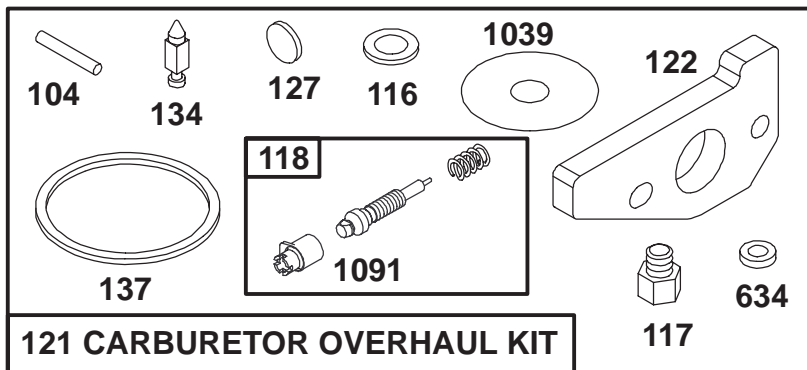

121 CARBURETOR OVERHAUL KIT