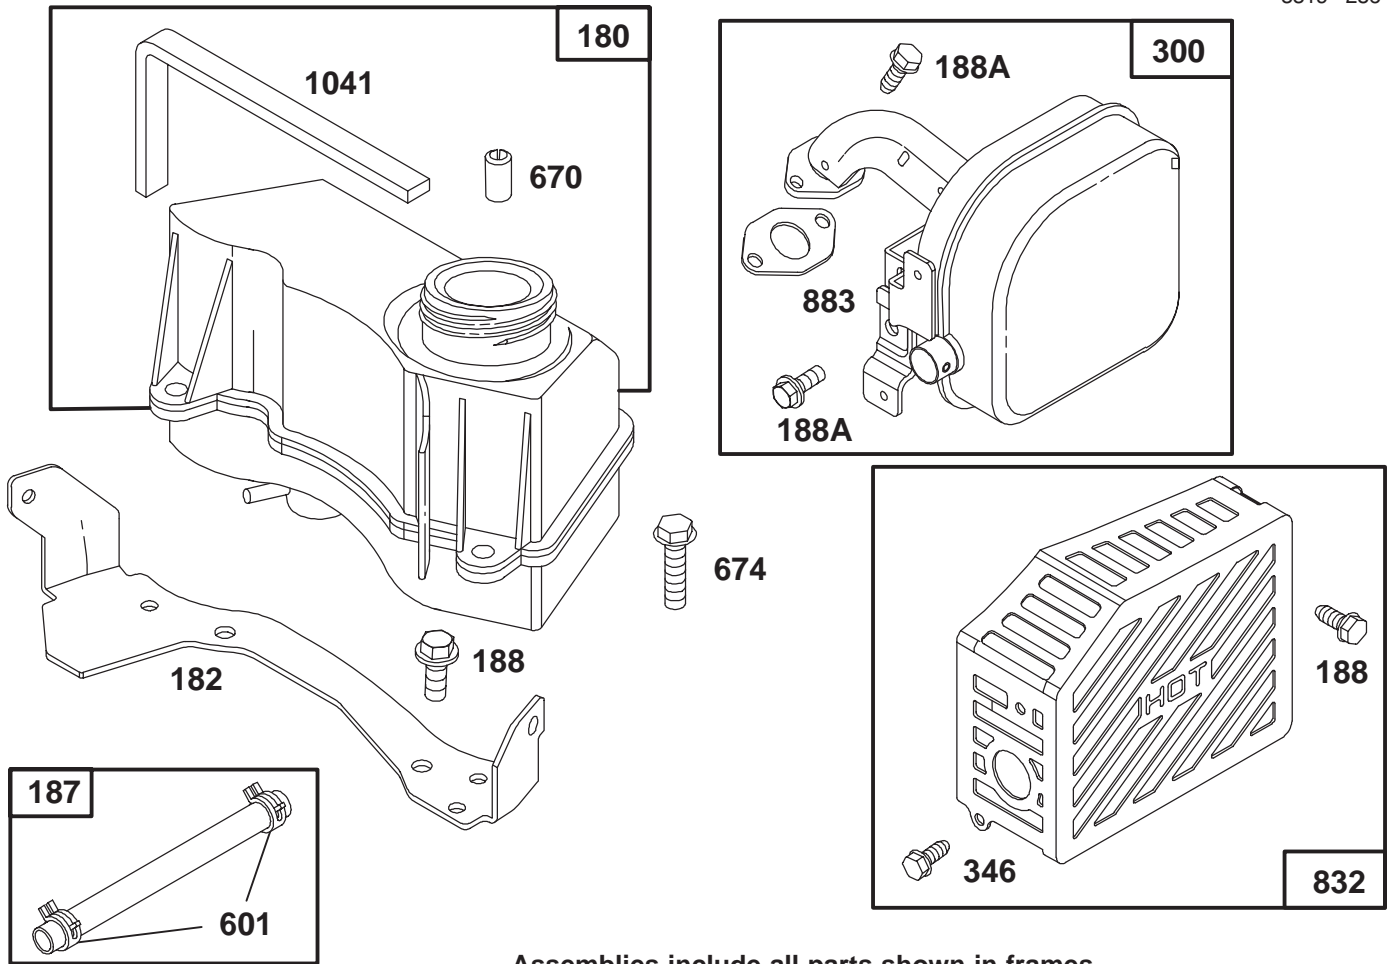

Assemblies include all parts shown in frames.

ENGINE GTS 150

Ref. No.	Part No.	Description	No. Used
180	77-8580	Tank Assy. - Fuel	1
182	77-7170	Bracket - Fuel Tank	1
187	78-4100	Hose - Fuel (Cut To Suit)	1
188	94-1652	Screw - Hex. Head	1
188A	94-1676	Screw - Hex. Head	1
300	77-8640	Muffler - Exhaust	1
346	77-9430	Screw - Hex.	1

Ref. No.	Part No.	Description	No. Used
601	78-4690	Clamp - Fuel Hose	1
670	77-9030	Spacer - Fuel Tank (Includes 2)	1
674	77-8600	Screw - Tank Mtg.	1
832	77-9290	Guard - Muffler	1
★883	77-7760	Gasket - Exhaust	1
★1041	77-8590	Seal - Foam	1

* Included in Gasket Set-Part No. 77-8900