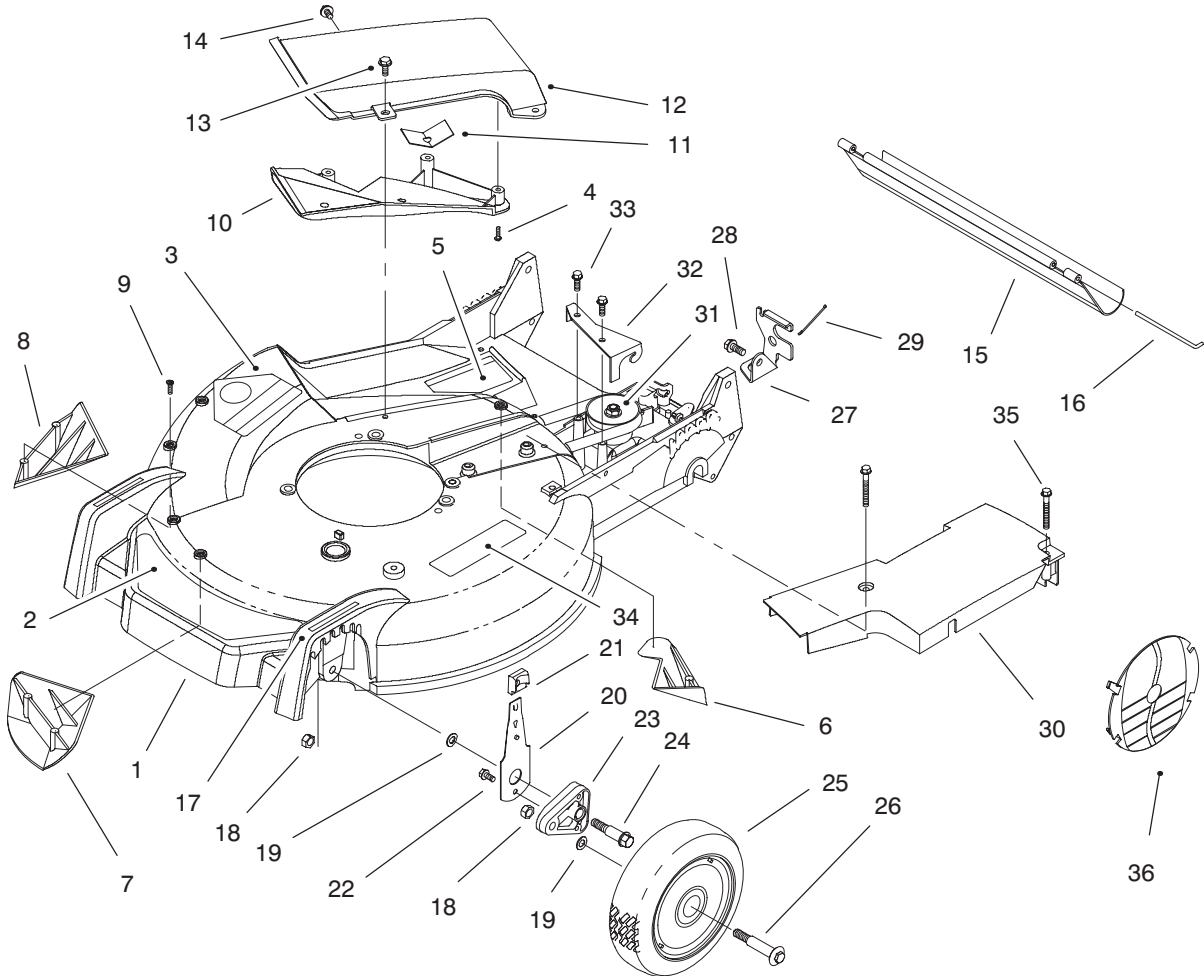

MODEL NO. 20464-790001 & UP

PARTS CATALOG

21" RECYCLER®
Mower

C-2264

HOUSING ASSEMBLY

Ref. No.	Part No.	Description	No. Used
1	16-9489	Housing - 21" (Incl. Ref. #3, 5-9 pg. 1, 34 pg. 2)	1
2	93-3696	Decal - Deck	1
3	39-5770	Decal - Danger	1
4		Screw - PPH	5
5	82-8450	Decal - Danger Deck	1
6	92-1750	Plate - Kicker Rear	1
7	92-1720	Kicker - RH Front	1
8	92-1730	Kicker - LH Front	1
9	32144-111	Screw - PPH	6
10		Deflector - Recycler	1
11		Guard - Cover	1
12	17-5179	Cover - Recycler (Incl. Ref. #4, 10, & 11)	1
13	46-6811	Screw - Hex Washer Hd.	3
14	46-6810	Screw - Hex Washer Hd.	1

Ref. No.	Part No.	Description	No. Used
15	44-0580	Shield - Trailing	1
16	33-3208	Rod - Shield	1
17	92-2279	Decal - HOC	4
18	3296-6	Nut - Lock	6
19	40-1940	Washer	4
20	66-0541	Spring Arm Ass'y - Front	2
21	25-7740	Knob - Arm	4
22	32144-85	Screw - Hex Hd.	4
23	66-0580-03	Arm - Pivot	2
24	66-0560	Screw - Shoulder	2
25	14-9989	Wheel & Tire Assembly	2
26	27-6232	Bolt - Wheel	4
27	82-5680	Bracket - Adjustment Trac.	1
28	32144-70	Screw - Tapping	4
29	46-7030	Retainer - Cable	1
30	82-9910	Cover - Belt	1
31	62-6673	Gear Case Assembly	1

C-2264

HOUSING ASSEMBLY (Continued)

Ref. No.	Part No.	Description	No. Used
32	62-4320	Bracket - Guide Belt	1
33	49-2040	Screw - Hex Hd.	2
34	93-0248	Decal - Warning	1

Ref. No.	Part No.	Description	No. Used
35	37-7260	Screw - Tapping	2
36	91-2253	Cover - Wheel	1

C-2265

ENGINE ASSEMBLY

Ref. No.	Part No.	Description	No. Used	Ref. No.	Part No.	Description	No. Used
1	94-1604	Engine GTS-150	1	8	32144-102	Screw	3
2	55-3570	Gas Cap Assembly	1	9	66-0570	Guide - Belt	1
3	92-2289	Plate - Logo Toro	1	10	62-7550	Pulley - Driver	1
4	94-6060	Decal - Engine	1	11	93-4107	Retainer - Blade	1
5	2210-316	Stop - Rope (P/W Eng.)	1	12	93-4106	Blade - 21"	1
6	2210-249	Clamp - Casing (P/W Eng.)	1	13	94-1608	Accelerator - Blade	1
7	86-7990	Screw - Clamp (P/W Eng.)	1	14	3253-22	Washer - Lock	1
			1	15	26-0670	Bolt - Blade	1
				16	77-9550	Cover - Brake	1