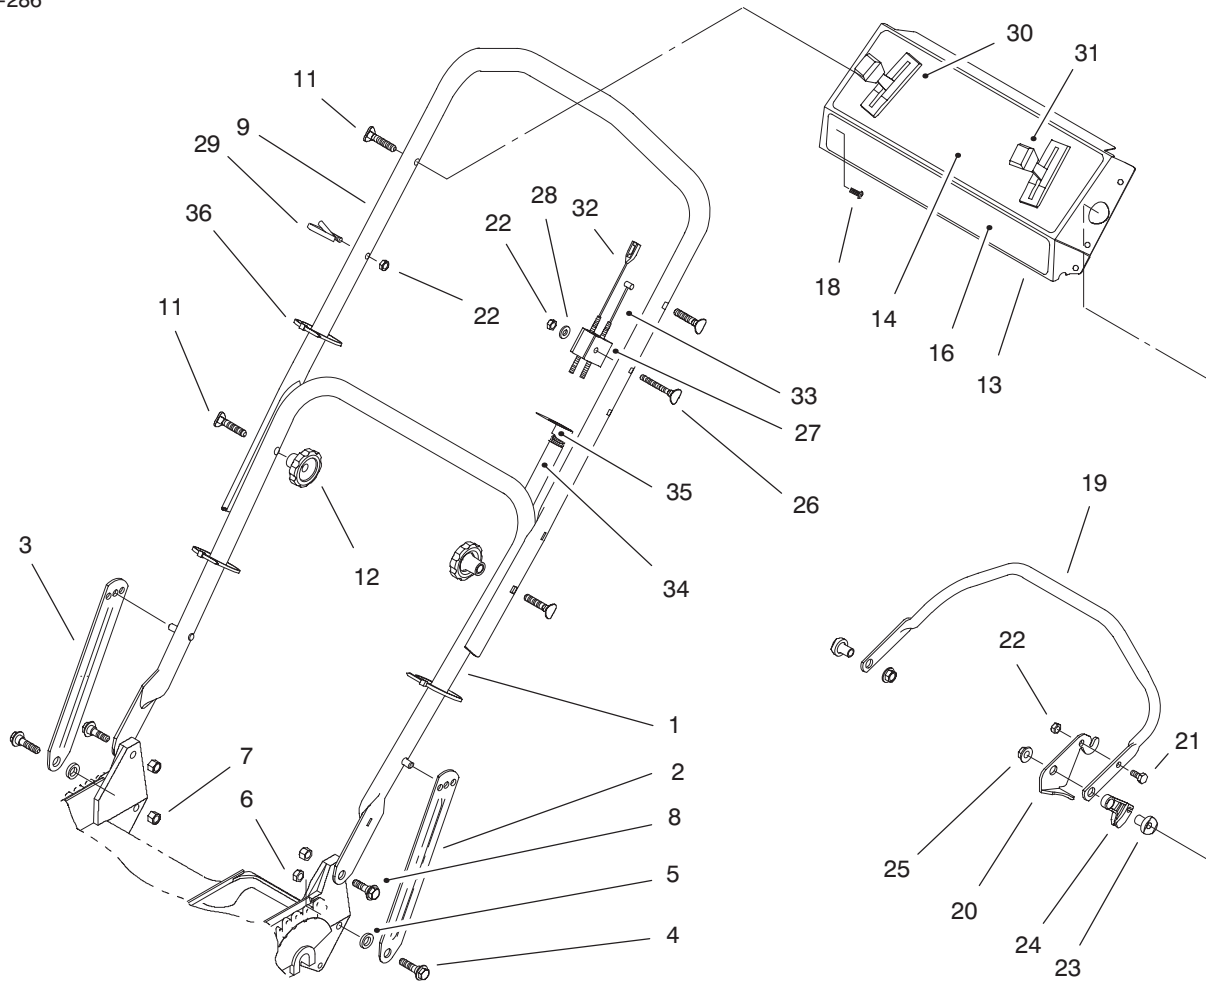

MODEL NO. 20464-790001 & UP

PARTS CATALOG

21" RECYCLER®
Mower

C-2264

HOUSING ASSEMBLY

Ref. No.	Part No.	Description	No. Used
1	16-9489	Housing - 21" (Incl. Ref. #3, 5-9 pg. 1, 34 pg. 2)	1
2	93-3696	Decal - Deck	1
3	39-5770	Decal - Danger	1
4		Screw - PPH	5
5	82-8450	Decal - Danger Deck	1
6	92-1750	Plate - Kicker Rear	1
7	92-1720	Kicker - RH Front	1
8	92-1730	Kicker - LH Front	1
9	32144-111	Screw - PPH	6
10		Deflector - Recycler	1
11		Guard - Cover	1
12	17-5179	Cover - Recycler (Incl. Ref. #4, 10, & 11)	1
13	46-6811	Screw - Hex Washer Hd.	3
14	46-6810	Screw - Hex Washer Hd.	1

*Not Illustrated

C-1333

GEAR CASE ASSEMBLY (CONTINUED)

Ref. No.	Part No.	Description	No. Used	Ref. No.	Part No.	Description	No. Used
49	55-3800	Gear – Pinion	1	56	55-3770	Gear – 49 Tooth 1st Gear	1
50	60-8800	Shaft – Intermediate	1	57	60-8890	Pinion – Bevel	1
51	60-8850	Bushing – Output Shaft	1	58	38-7820	Bearing – Ball	1
52	32121-120	Pin – Coil	1	59	60-8710	Gear Case – Upper	1
53	60-8790	Sleeve – Gear	1	60	237-153	O-Ring	2
54	55-3810	Gear – 39 Tooth 3rd Gear	1	61	65-5250	Clip – Spring	1
55	55-3790	Gear – 44 Tooth 2nd Gear	1	*	62-6673	Gear Case Assembly	1

*Not Illustrated

C-2266A

HANDLE ASSEMBLY

Ref. No.	Part No.	Description	No. Used
1	82-5531	Handle - Lower	1
2	84-8361	Latch - Handle LH	1
3	84-8401	Latch - Handle RH	1
4	27-7210	Screw - Shoulder	2
5	3-3287	Spacer	2
6	3296-47	Nut - Lock	1
7	3272-72	Nut - Lock	3
8	27-7211	Screw - Shoulder	2
9	94-4922	Handle - Upper	1
11	92-2260	Screw - Handle	4
12	19-4050	Knob	2
13	16-9479	Panel - Control (Incl. Ref. #14)	1
14	93-7166	Decal - Instruction	1
16	93-3697	Decal - Panel Front	1
18	92-9665	Screw - Phillips Hd.	5
19	52-7430	Bar - Control	1