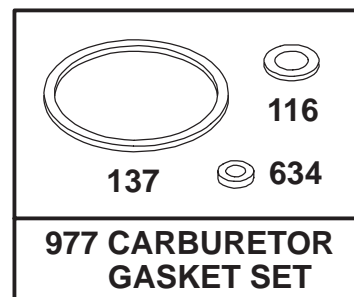

977 CARBURETOR GASKET SET

Assemblies include all parts shown in frames.

ENGINE GTS 150

Ref. No.	Part No.	Description	No. Used
★3	77-9060	Seal – Oil	1
★7	77-7740	Gasket – Cylinder Head	1
★9	77-9250	Gasket – Breather	1
★9A	77-7410	Gasket – Breather	1
★12	77-7550	Gasket – Engine Base	1
★20	77-7570	Seal – Oil	1
●104	77-8180	Pin – Float Hinge	1
●◆116	77-8210	Gasket – Sealing	1
★116A	77-7660	O-Ring	1
◆117	77-9610	Jet – Main	1
●118	77-9620	Valve and Spring – Needle	1
121	77-9580	Carburetor Overhaul Kit	1
●122	77-7820	Adapter Assembly	1
●127	94-1651	Plug – Welch	1
●134	77-8110	Valve – Inlet (Includes Seat)	1

Ref. No.	Part No.	Description	No. Used
●◆137	77-8200	Gasket – Float Bowl	1
★163	77-7960	Gasket – Air Cleaner	1
358	77-8900	Gasket Set	1
★524	77-7270	Seal – O-Ring	1
◆634	77-8150	Washer – Seal	1
★842	77-7300	Seal – O-Ring	1
★868	77-7890	Seal Assy. – Valve	1
★868A	77-7900	Seal – Valve	1
★883	77-7760	Gasket – Exhaust	1
977	77-8930	Carburetor Gasket Set	1
★1022	77-7320	Gasket – Rocker Cover	1
●1039	77-7250	Limiter – Float	1
★1041	77-8590	Seal – Foam	1
●1091	77-9650	Cap – Limiter	1

● Incl. in Carburetor Overhaul Kit—Part No. 77-9580

◆ Incl. in Carburetor Gasket Set—Part No. 77-8930

★ Included in Gasket Set—Part No. 77-8900