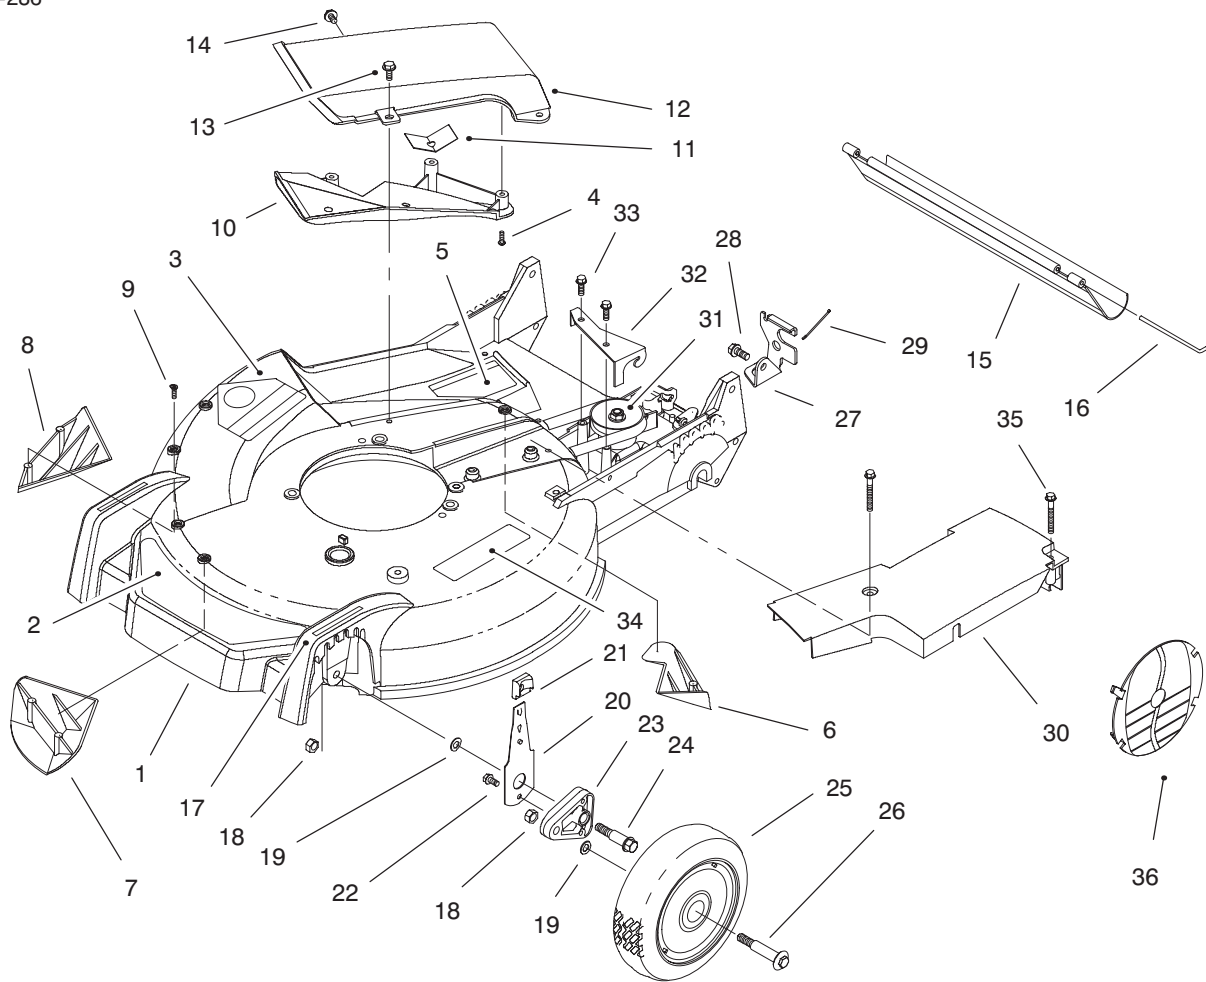

MODEL NO. 20464-790001 & UP

PARTS CATALOG

21" RECYCLER®
Mower

C-2264

HOUSING ASSEMBLY

Ref. No.	Part No.	Description	No. Used
1	16-9489	Housing - 21" (Incl. Ref. #3, 5-9 pg. 1, 34 pg. 2)	1
2	93-3696	Decal - Deck	1
3	39-5770	Decal - Danger	1
4		Screw - PPH	5
5	82-8450	Decal - Danger Deck	1
6	92-1750	Plate - Kicker Rear	1
7	92-1720	Kicker - RH Front	1
8	92-1730	Kicker - LH Front	1
9	32144-111	Screw - PPH	6
10		Deflector - Recycler	1
11		Guard - Cover	1
12	17-5179	Cover - Recycler (Incl. Ref. #4, 10, & 11)	1
13	46-6811	Screw - Hex Washer Hd.	3
14	46-6810	Screw - Hex Washer Hd.	1

Ref. No.	Part No.	Description	No. Used
15	44-0580	Shield - Trailing	1
16	33-3208	Rod - Shield	1
17	92-2279	Decal - HOC	4
18	3296-6	Nut - Lock	6
19	40-1940	Washer	4
20	66-0541	Spring Arm Ass'y - Front	2
21	25-7740	Knob - Arm	4
22	32144-85	Screw - Hex Hd.	4
23	66-0580-03	Arm - Pivot	2
24	66-0560	Screw - Shoulder	2
25	14-9989	Wheel & Tire Assembly	2
26	27-6232	Bolt - Wheel	4
27	82-5680	Bracket - Adjustment Trac.	1
28	32144-70	Screw - Tapping	4
29	46-7030	Retainer - Cable	1
30	82-9910	Cover - Belt	1
31	62-6673	Gear Case Assembly	1

C-2264

HOUSING ASSEMBLY (Continued)

Ref. No.	Part No.	Description	No. Used
32	62-4320	Bracket - Guide Belt	1
33	49-2040	Screw - Hex Hd.	2
34	93-0248	Decal - Warning	1

Ref. No.	Part No.	Description	No. Used
35	37-7260	Screw - Tapping	2
36	91-2253	Cover - Wheel	1

C-2265

ENGINE ASSEMBLY

Ref. No.	Part No.	Description	No. Used	Ref. No.	Part No.	Description	No. Used
1	94-1604	Engine GTS-150	1	8	32144-102	Screw	3
2	55-3570	Gas Cap Assembly	1	9	66-0570	Guide - Belt	1
3	92-2289	Plate - Logo Toro	1	10	62-7550	Pulley - Driver	1
4	94-6060	Decal - Engine	1	11	93-4107	Retainer - Blade	1
5	2210-316	Stop - Rope (P/W Eng.)	1	12	93-4106	Blade - 21"	1
6	2210-249	Clamp - Casing (P/W Eng.)	1	13	94-1608	Accelerator - Blade	1
7	86-7990	Screw - Clamp (P/W Eng.)	1	14	3253-22	Washer - Lock	1
			1	15	26-0670	Bolt - Blade	1
				16	77-9550	Cover - Brake	1