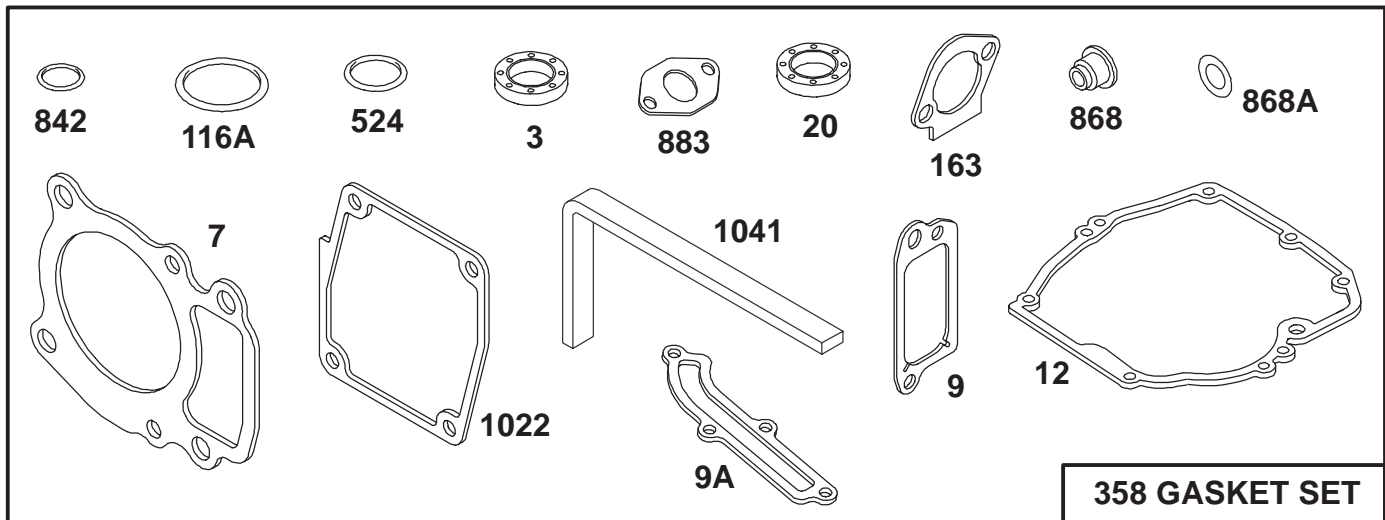

358 GASKET SET