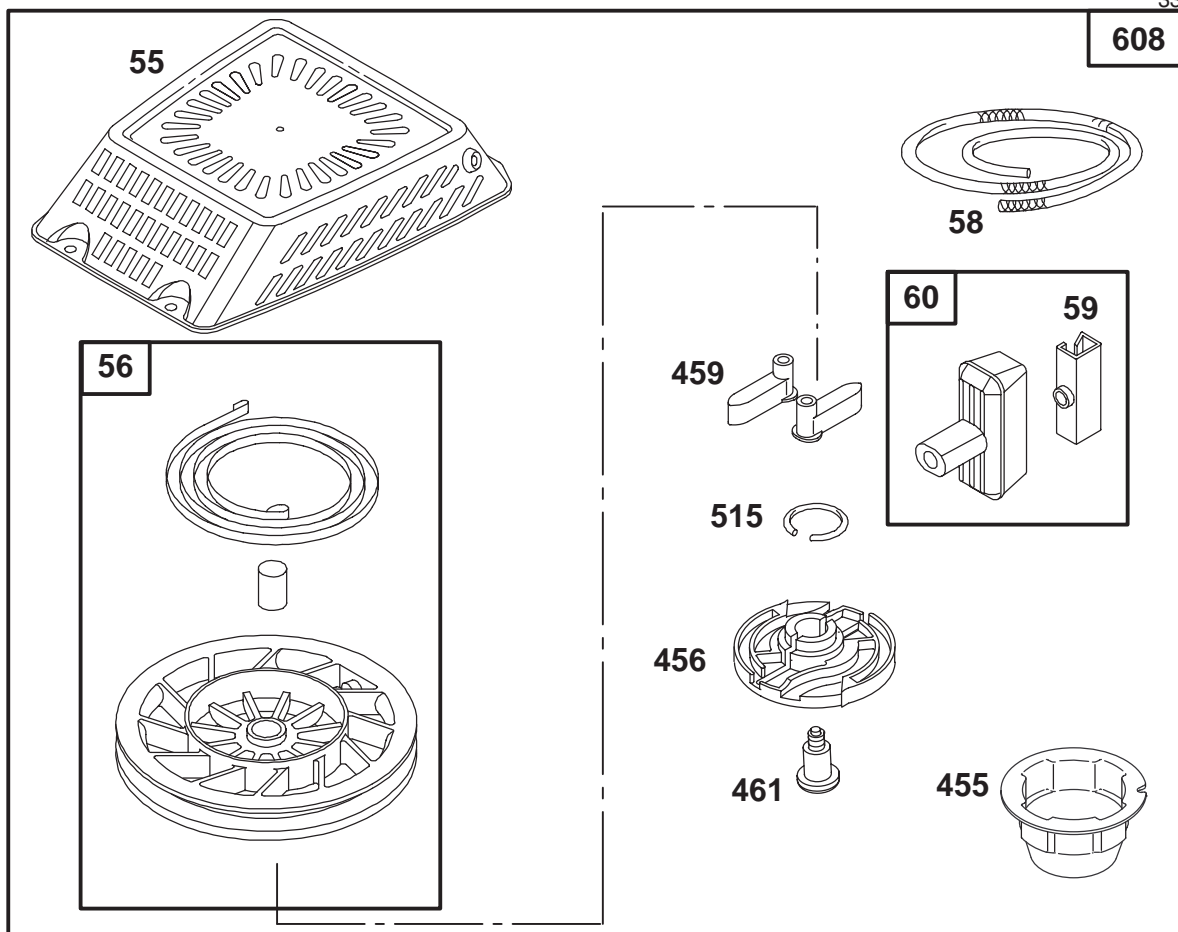

Assemblies include all parts shown in frames.

ENGINE GTS 150

Ref. No.	Part No.	Description	No. Used
55	94-1656	Housing – Rewind Starter	1
56	94-1657	Pulley – Rewind Starter	1
58	94-1668	Rope – Starter (Cut To Suit)	1
59	77-7210	Insert – Rewind Handle	1
60	77-8520	Handle – Rewind Starter	1
65	77-8300	Screw – Hex. Head	1

Ref. No.	Part No.	Description	No. Used
455	94-1653	Cup – Starter	1
456	94-1659	Retainer – Rewind Starter	1
459	94-1654	Pawl – Starter	1
461	94-1660	Screw – Rewind Starter	1
515	94-1655	Spring – Torsion	1
608	94-1661	Starter Assy. – Rewind	1
	77-9020	Short Block	1