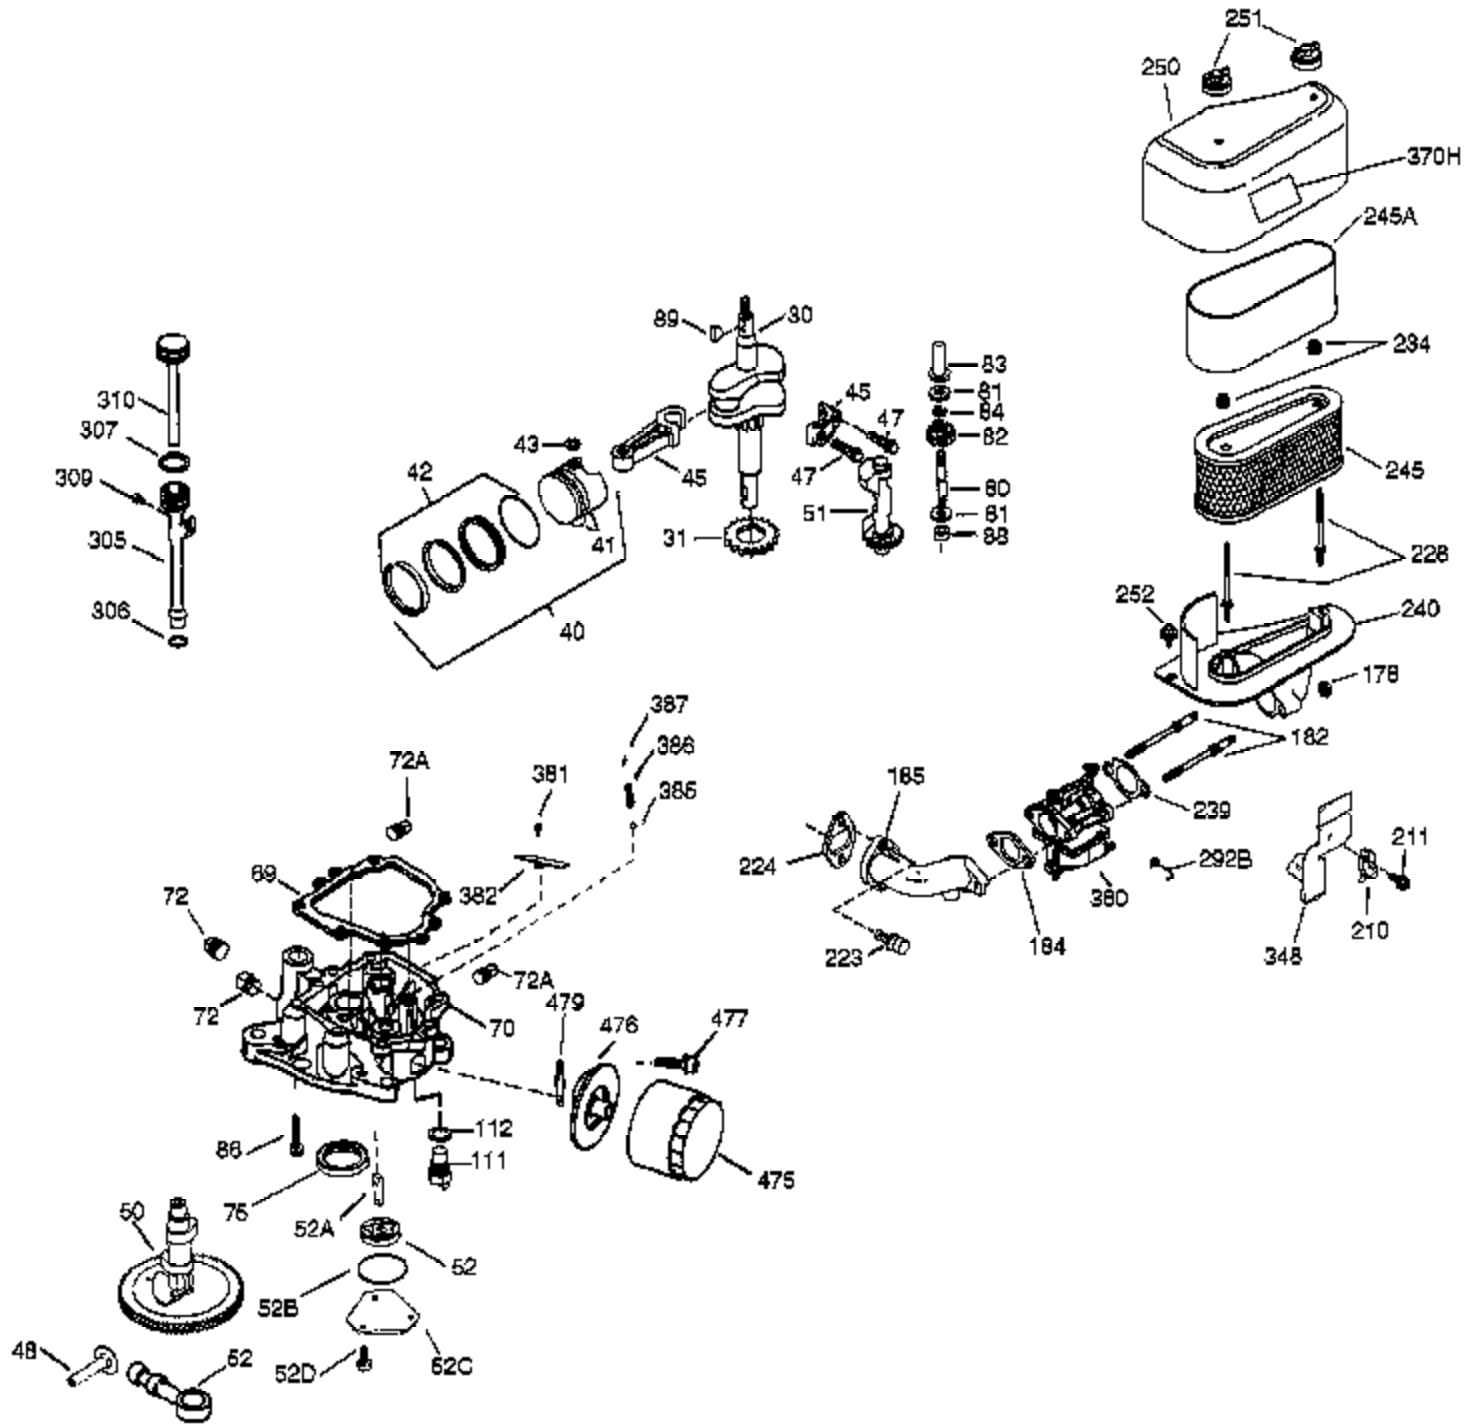

Ref #	Part Number	Qty	Description
186	36941	1	Governor Link
186A	36991	1	Choke Link
200	36360	1	Control Bracket (Incl. 203, 204 & 212 A)
203	36482	1	Compression Spring
204	650777	1	Screw, 6-32 x 21/32"
209	650902	2	Screw, 10-32 x 7/16"
210	27793	1	Conduit Clip
211	28942	1	Screw, 10-32 x 3/8"
212A	36288	3	Bushing
260	36943	1	Blower Housing
262	30063	2	Screw, Torx T-30, 1/4-20 x 1/2"
263	36367	1	Trim Ring
264A	651046	1	Heat Shield Mounting Stud
264A	651045	1	Heat Shield Mounting Stud
264	650273	1	Screw, 5/16-18 x 5/8"
265	36944	1	Cylinder Head Cover
269	35762	2	* Exhaust Manifold Gasket
270A	35829A	1	Exhaust Port Liner
270	36235	1	Exhaust Manifold
271	35293	1	Locking Plate
277	650876	2	Screw, 5/16-18 x 1-1/4"
286	36343	1	Cup & Screen
291	30705	1	Fuel Line
292	26460	2	Fuel Line Clamp
296	34279B	1	Fuel Filter (Incl. 292)
314	650873	2	Screw, 1/4-20 x 3/4"
315	611104	1	Alternator Coil (3/5 Split)(Incl. 321 - 323)
321	611161	1	Diode
322	611114	1	Connector Body
323	611118	1	Terminal
325	34246	1	Wire Clip
326	36210	1	Screen Plug
347	650949	3	Screw, 10-32 x 9/16"
361	651072	2	Screw, Torx T-30, 5/16-18 x 1-21/32"
370G	35274	1	Oil Instruction Decal
394A	650982	1	Washer
395	37425	1	Electric Starter Motor (12 Volt)
400	36947	1	* Gasket Set (Incl. items marked PK i n notes) Incl. part #'s 27896A (2), 35317 (1), 35952 (1), 36333 (1), 36352 (1), 36358 (2), 36832 (1), 36930 (1), 36932 (1), 36942 (1)
420	730225	1	SAE 30 4-Cycle Engine Oil (Quart)