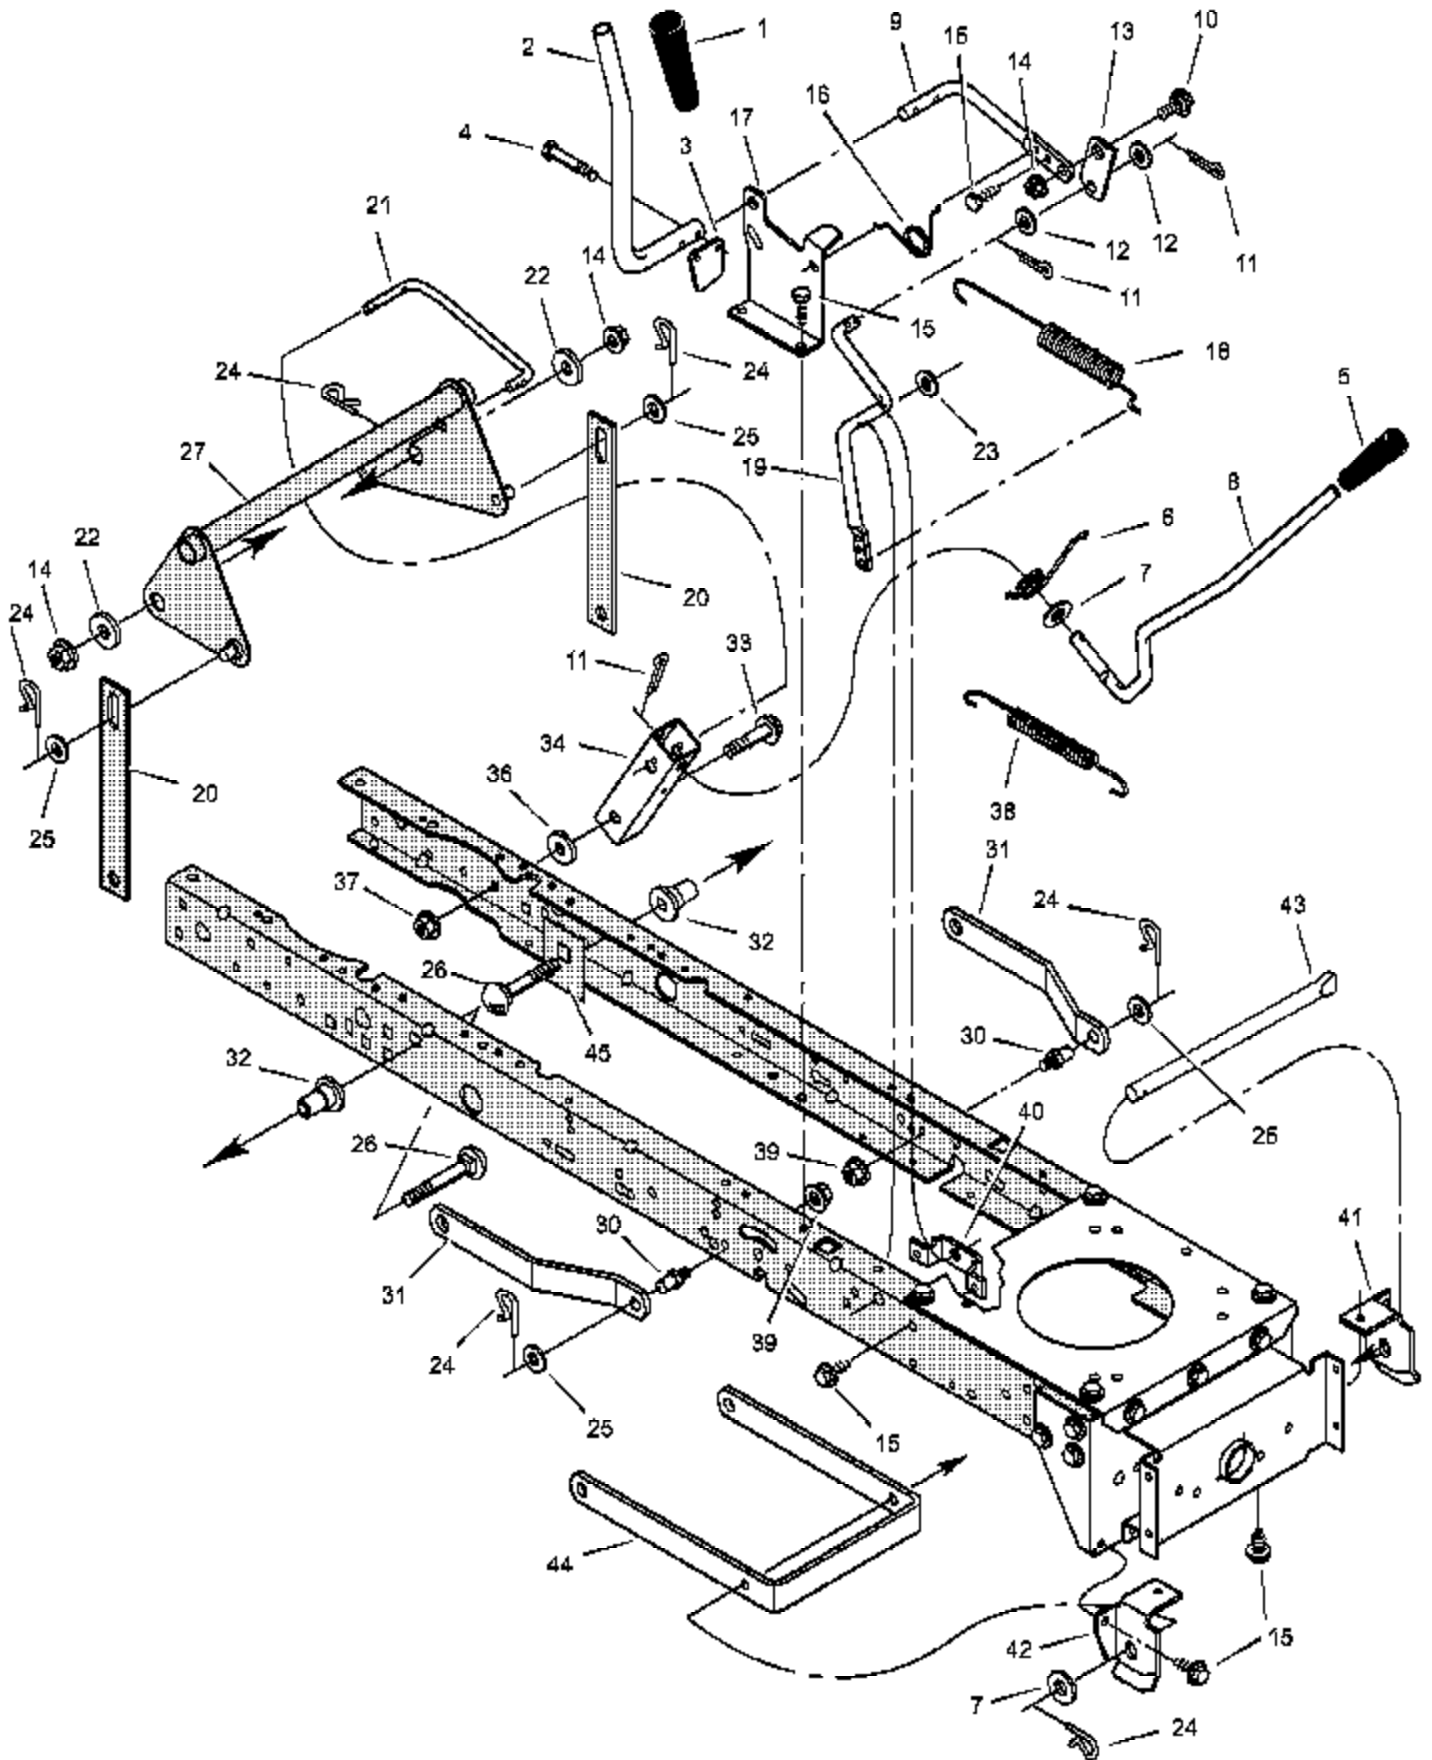

Ref #	Part Number	Qty	Description
1	092698		Grip
2	094100 Z		Handle, PTO
3	094022 Z		Pad, Switch
4	0025X3		Bolt
5	092697		Grip
6	166X40		Spring
7	17X103		Washer
8	690533		Handle, Lift
9	094017 Z		Lever, PTO
10	009X39		Bolt, Shoulder
11	030X20		Pin, Cotter
12	17X102		Washer
13	094004 Z		Link, PTO
14	015X84		Nut, Flange
15	26X249		Screw
16	166X39		Spring
17	094018E701		Bracket, PTO
18	165X119		Spring
19	690394E700		Crank, PTO
20	690212E700		Link, Lift
21	690122E700		Link, Lift Handle
22	17X168		Washer
23	017X57		Washer
24	0031X4		Pin, Hair
25	017X91 Z		Washer
26	002X85		Bolt, Carriage
27	690363E700		Lever Assembly, Lift
30	094067		Pin
31	094055E701		Bracket, Rear Suspension
32	690151		Spacer, Lifter
33	009X53		Bolt, Shoulder
34	094015E700		Bracket, Pivot
36	17X191		Washer
37	015X84		Nut, Flange
38	165X131		Spring
39	015X68		Nut, Flange
40	094005E700		Bracket, PTO
41	094027E701		Hanger, Left Deck
42	094026E701		Hanger, Right Deck
43	094158 Z		Rod, Hanger
44	690539E701		Bracket, Suspension
45	690389E700		Plate, Stiffening