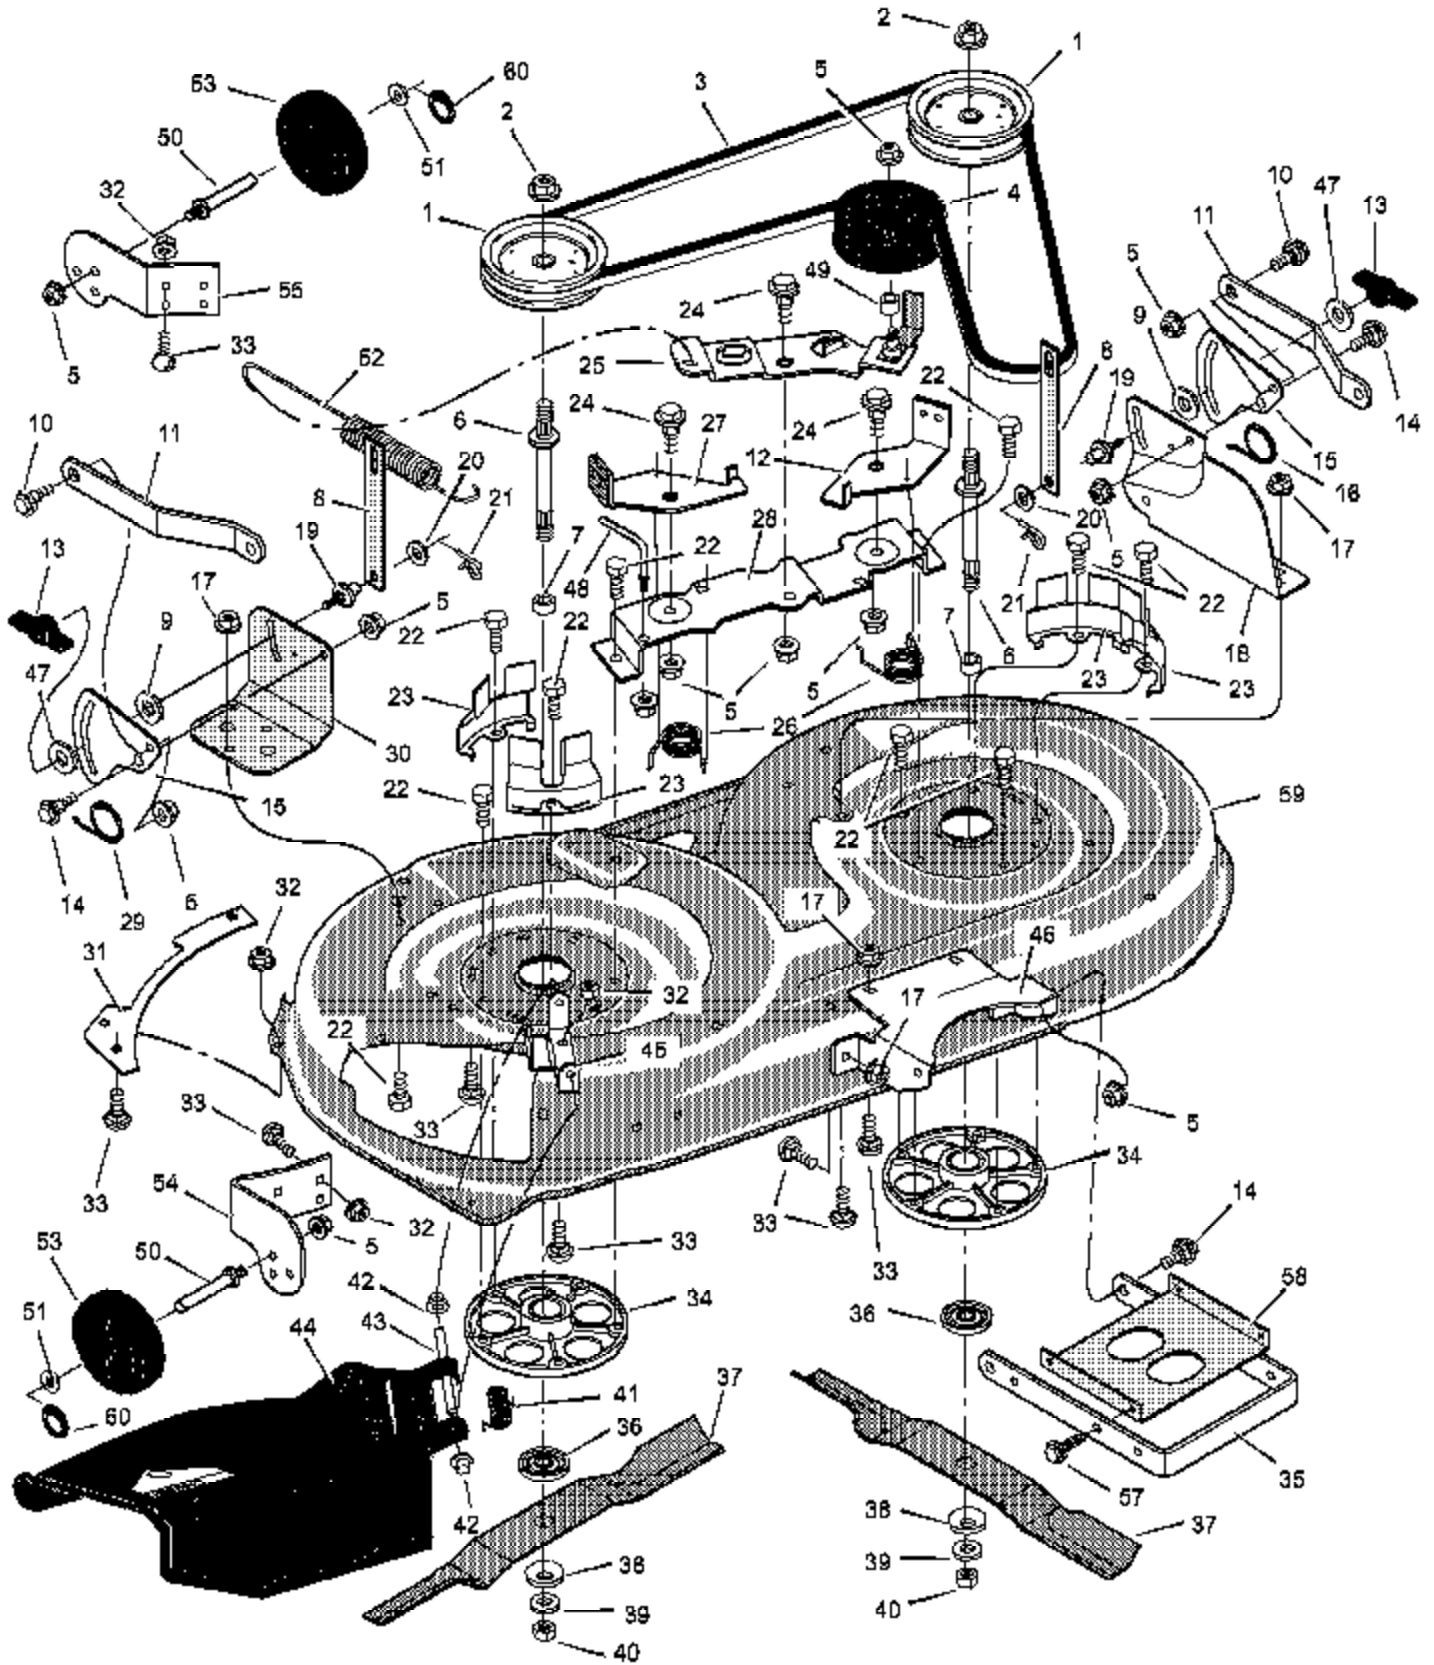

Ref #	Part Number	Qty	Description
1	094199		Pulley, Jackshaft
2	15X121		Nut, Hex
3	037X88		Belt, Mower Drive
4	690387		Pulley, Idler
5	015X84		Nut, Flange
6	094129		Jackshaft
7	094130		Spacer
8	690212E700		Link, Lift
9	094137		Pad, Friction
10	009X52		Bolt, Shoulder
11	094055E701		Bracket, Suspension
12	094049E701		Pad Assembly, Left Brake
13	094068		Knob
14	009X51		Bolt, Shoulder
15	094128E700		Plate, Suspension
16	166X43		Spring
17	015X79		Nut, Flange
18	094192E700		Bracket, Suspension
19	94194		Pin, Hanger
20	17X103		Washer
21	0031X4		Pin, Hair
22	0025X7		Bolt
23	094051E701		Cover, Pulley
24	009X39		Bolt, Shoulder
25	690408E700		Arm, Idler
26	166X41		Spring
27	094047E701		Pad Assembly, Right Brake
28	094193E701		Bracket, Brake
29	166X42		Spring
30	094191E700		Bracket, Suspension
31	092426E701		Plate
32	015X88		Nut, Flange
33	002X53		Bolt, Carriage
34	092574		Mandrell Housing
35	690539E701		Bracket, Suspension
36	092466		Adapter, Blade
37	095100E701		Blade
38	17X166		Washer
39	17X165		Washer
40	15X100		Nut
41	0166X4		Spring
42	028X23		Cap, Push On
43	094957 Z		Rod, Deflector
44	094707SE		Deflector Assembly
45	094956E701		Bracket, Deflector Hinge
46	094686E700		Bracket, Front Hanger
47	017X45		Washer
48	094781		Guide, Belt
49	690369		Spacer
50	094025		Bolt, Axle
51	017X91		Washer
52	165X119		Spring, Extension
53	092683		Wheel, Gage
54	1001260E701		Bracket, Right Wheel
55	092423E700		Bracket, Left Wheel
57	26X249		Screw
58	094604E700		Stiffener