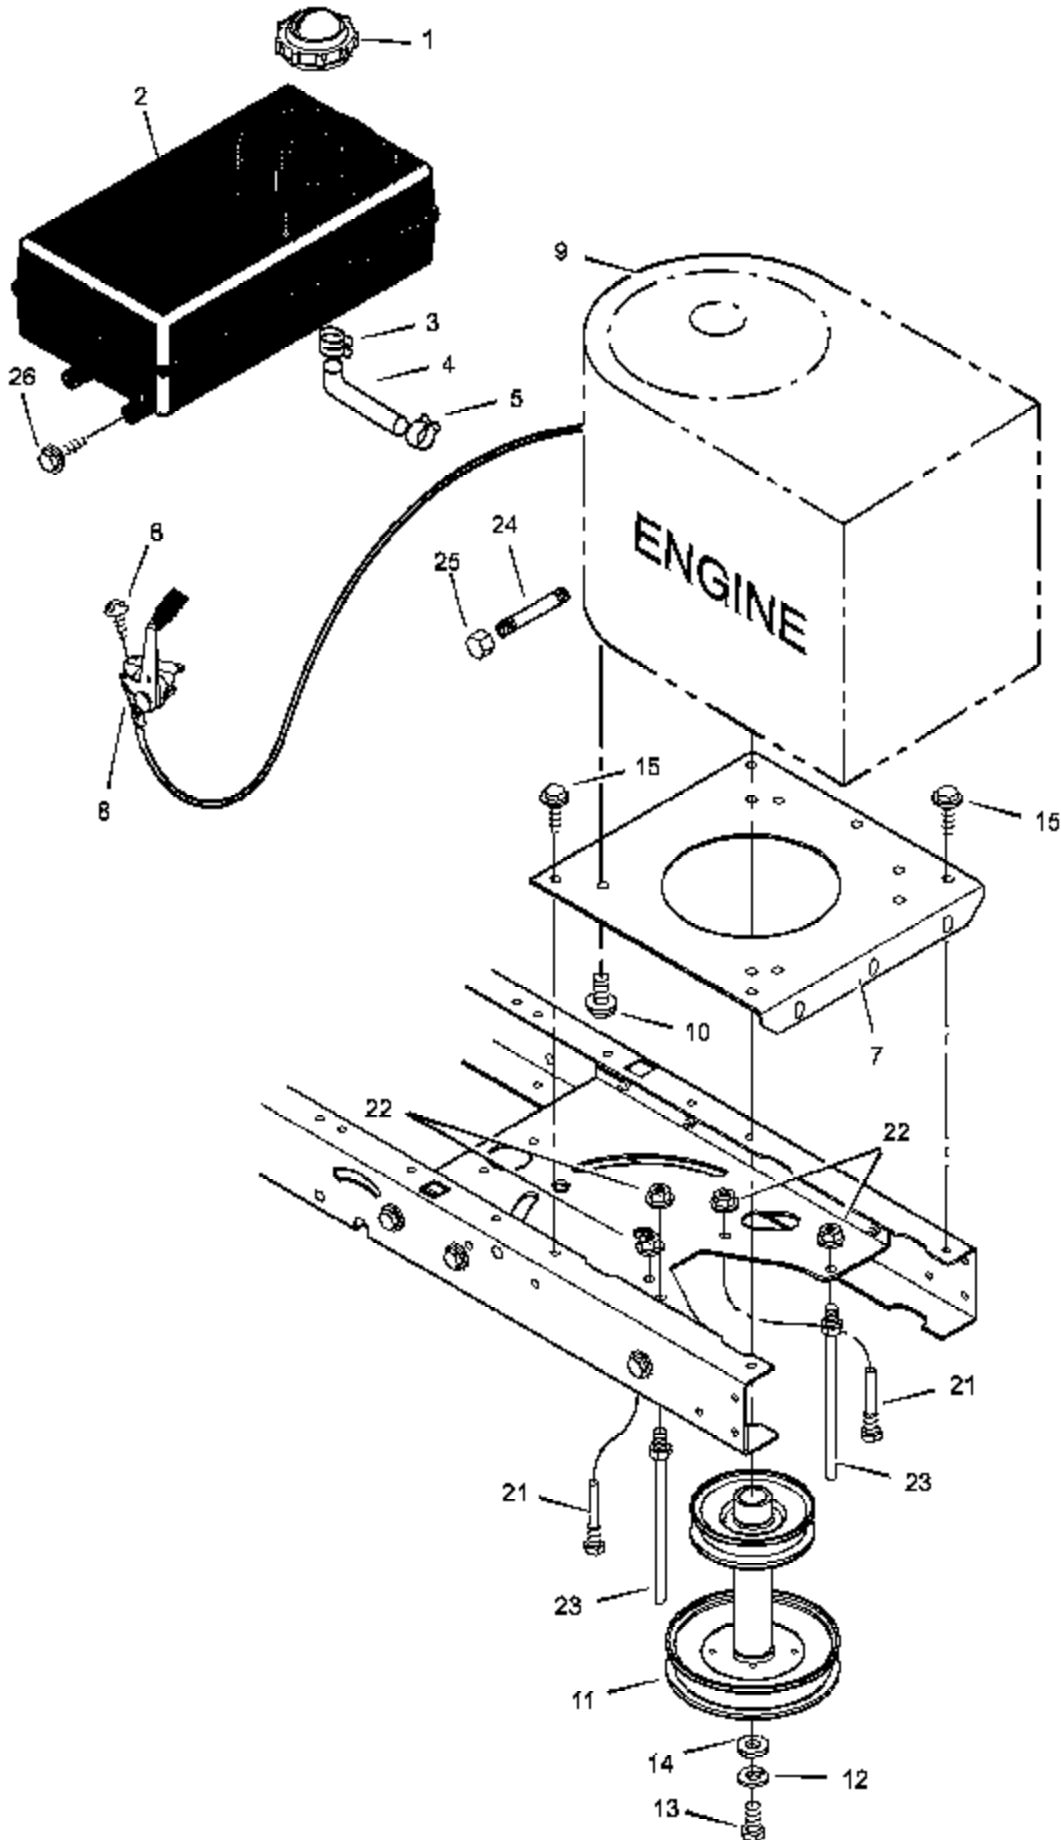

Ref #	Part Number	Qty	Description
1	250X92		Harness, Light Wire
	092372		Socket, Light
	090084		Bulb, Light
2	250X87		Harness, Chassis Wire
3	092556		Switch, Ignition
	020729		Key, Ignition
	091489		Nut, Hex
	091488		Cap, Ignition
4	094136		Switch, Limit
5	054212		Fuse
	407078		Holder, Fuse
6	094613		Solenoid
	26X229		Screw, Mounting
	15X116		Locknut
7	024X32		Cable, Battery Ground
	26X213		Screw, Ground Cable
8	021075		Battery
	002X82		Bolt, Carriage
	014X79		Wingnut
9	250X67		Harness, Seat Switch Wire
10	094159		Switch, Seat Sensor
11	024X31		Cable

Ref #	Part Number	Qty	Description
1	092317		Fuel Cap
2	094073		Fuel Tank
3	095197		Hose Clamp
4	023717		Fuel Line
5	095197		Hose Clamp
6	26X201		Screw
7	094006E700		Plate, Engine
8	091989		Throttle Control
9			Engine Parts are available from an Authorized Service Center. See "Engines, Gasoline" or "Gasoline Engines" in the yellow pages of the telephone directory.
10	0025X7		Bolt, Engine Mount
11	690439 Z		Stack Pulley Assembly
12	019X35		Lockwasher
13	01X140		Bolt, Hex
14	17X170		Washer
15	26X249		Screw
21	094384		Guide, Belt
22	015X79		Nut, Flange
23	094066		Guide, Belt
24	024066		Pipe, Oil Drain
25	021651		Cap, Oil Drain
26	26X253		Screw