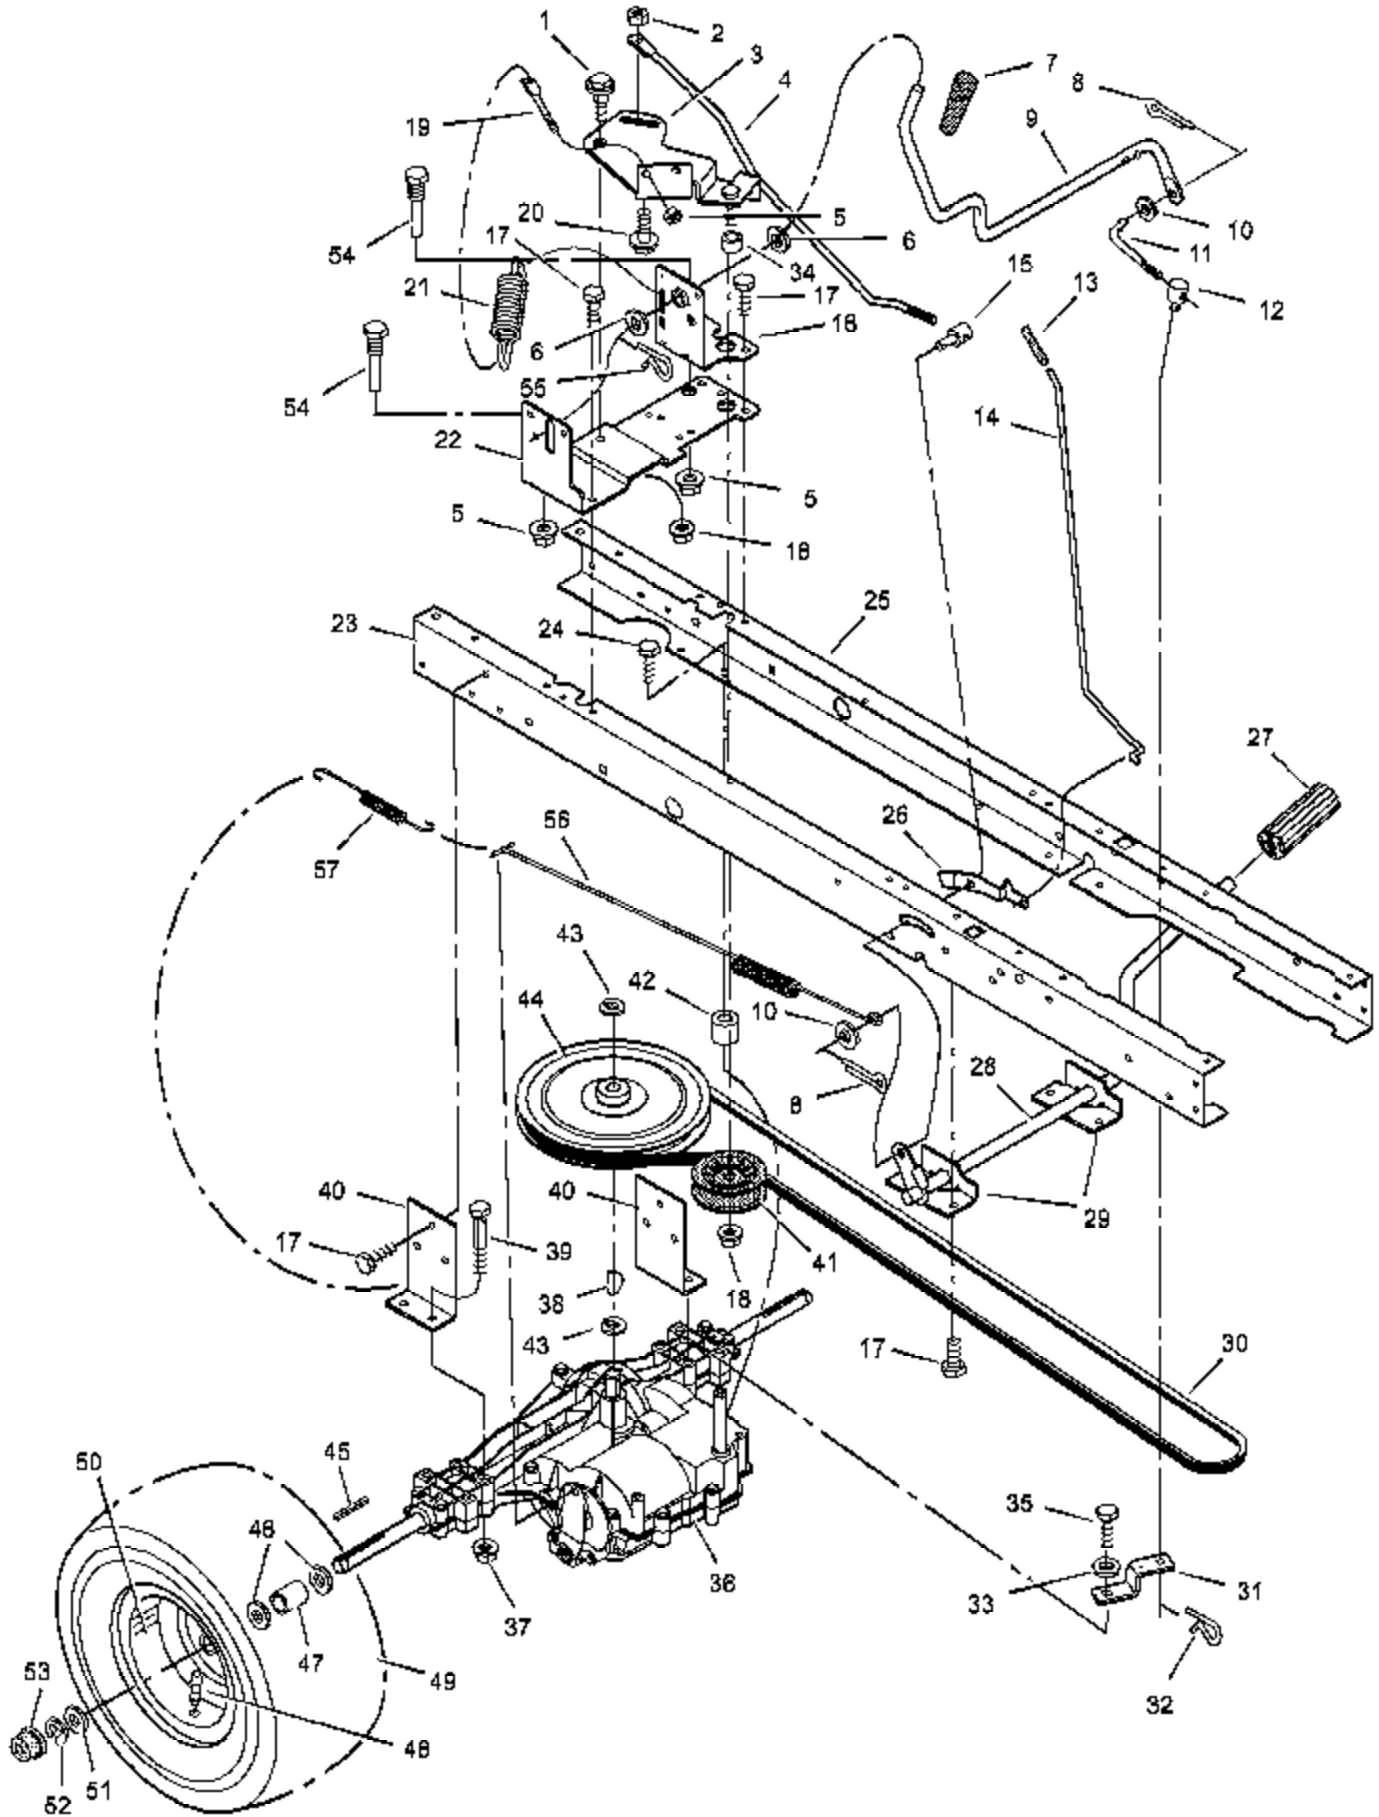

Ref #	Part Number	Qty	Description
1	092317		Fuel Cap
2	094073		Fuel Tank
3	095197		Hose Clamp
4	023717		Fuel Line
5	095197		Hose Clamp
6	26X201		Screw
7	094006E700		Plate, Engine
8	091989		Throttle Control
9			Engine Parts are available from an Authorized Service Center. See "Engines, Gasoline" or "Gasoline Engines" in the yellow pages of the telephone directory.
10	0025X7		Bolt, Engine Mount
11	690439 Z		Stack Pulley Assembly
12	019X35		Lockwasher
13	01X140		Bolt, Hex
14	17X170		Washer
15	26X249		Screw
21	094384		Guide, Belt
22	015X79		Nut, Flange
23	094066		Guide, Belt
24	024066		Pipe, Oil Drain
25	021651		Cap, Oil Drain
26	26X253		Screw