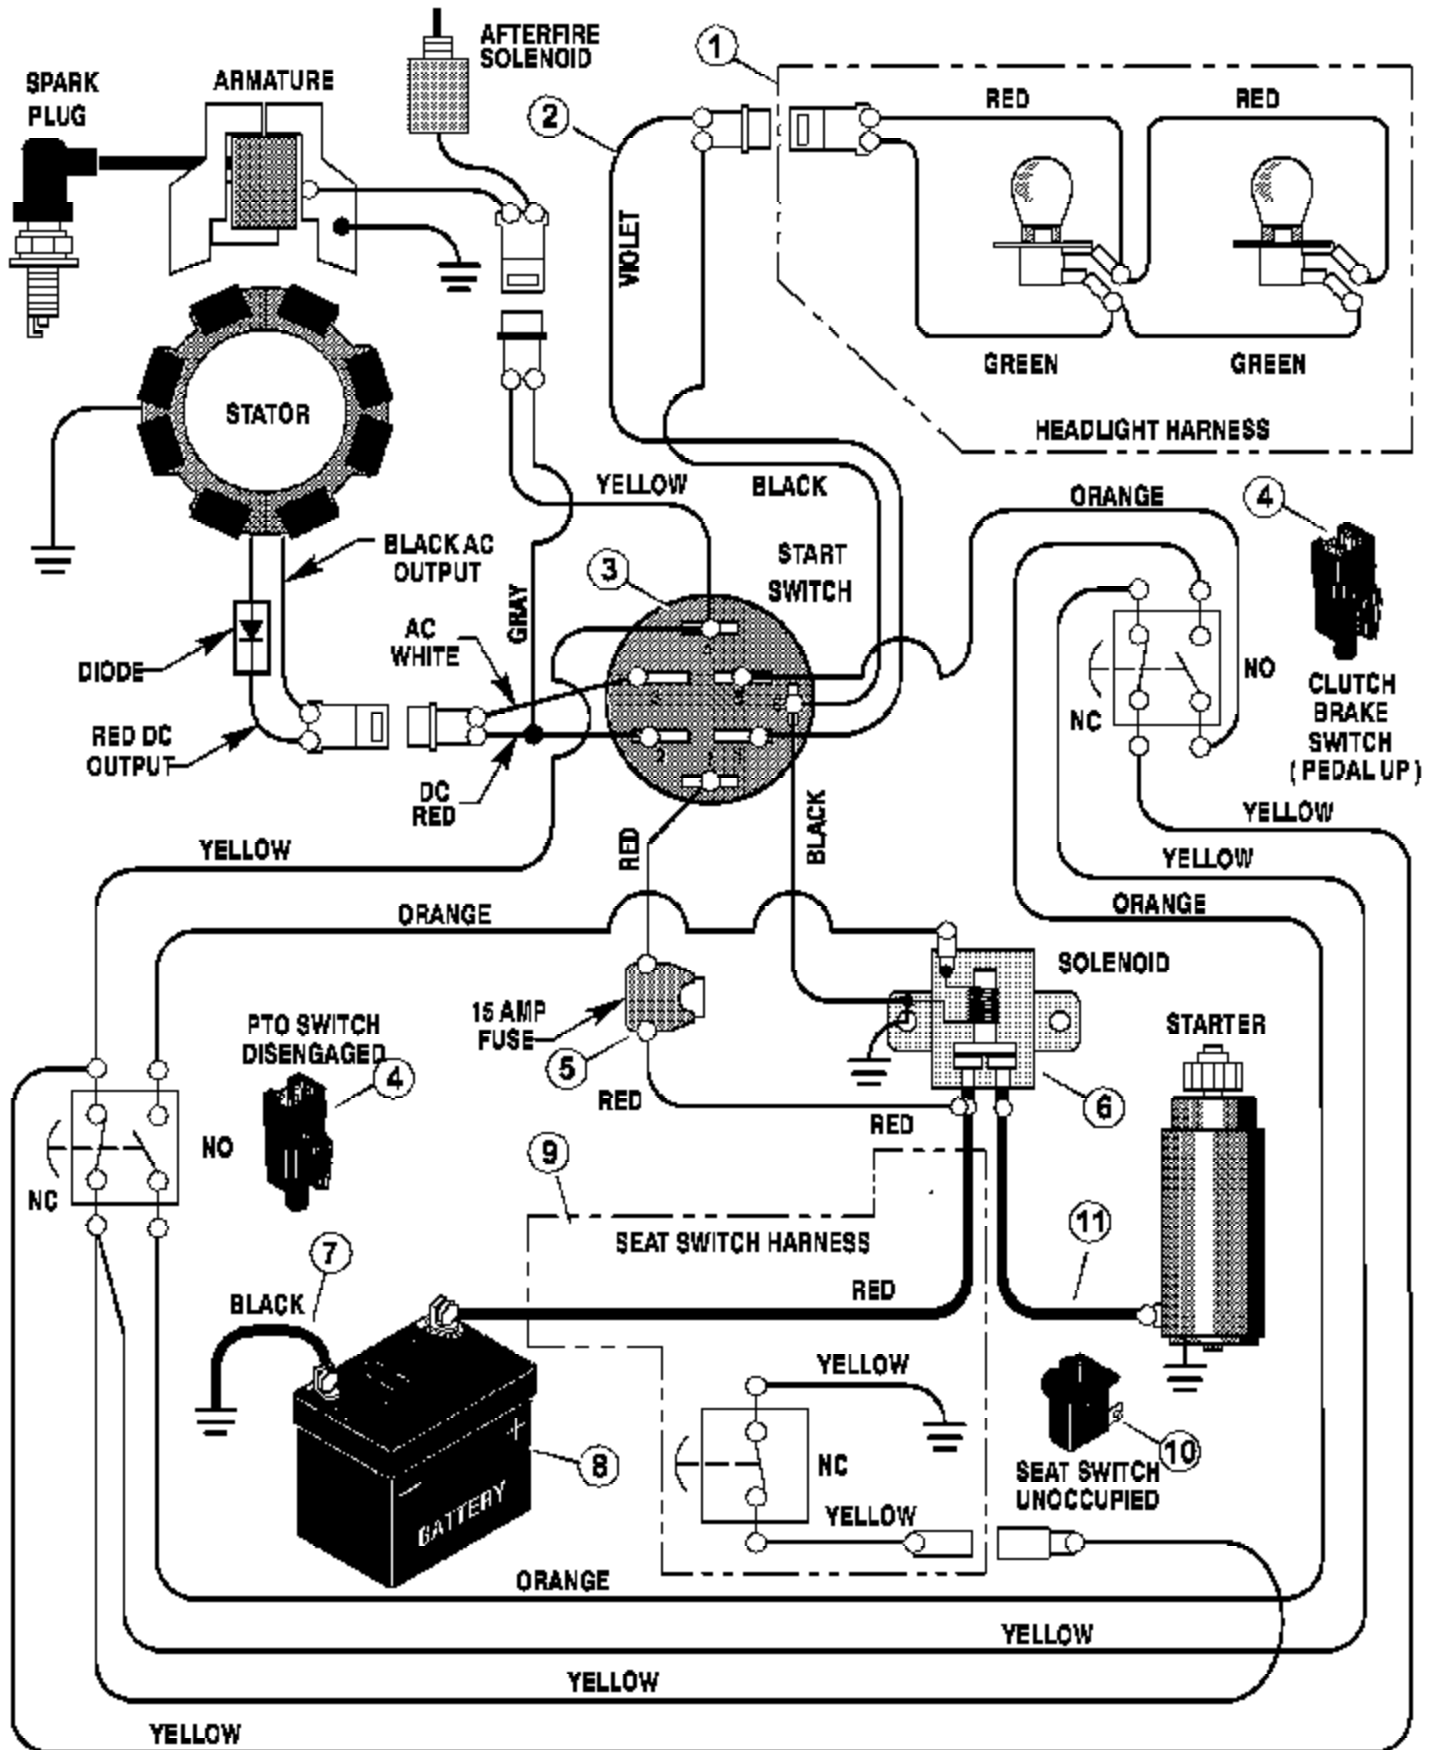

Ref #	Part Number	Qty	Description
1	094163		Seat
2	028X23		Cap, Push On
3	094057		Spring
4	26X229		Screw
5	094160		Bolt, Wing
6	017X47 Z		Washer
7	009X56		Bolt, Shoulder
8	094154E700		Support, Seat
9	094156 Z		Rod, Pivot
10	094153E700		Bracket, Pivot
11	001X45		Bolt
12	015X89		Nut
13	009X55		Bolt, Shoulder
14	094155 Z		Washer
15	164X31		Spring
16	26X249		Screw
17	26X263		Screw
18	164X30		Spring
19	095326E276		Deck, Seat
20	015X88		Nut
21	094194E701		Plate, Index
22	009X47		Screw
23	094383		Mat, Left
24	094382		Mat, Right
25	094090E276		Hood
26	094087E701		Grille
27	094093		Lens, Left
28	094089 Z		Bezel, Left
29	094092		Lens, Right
30	094088 Z		Bezel, Right
31	26X270		Screw
32	26X238		Screw
33	094075		Bearing, Steering
34	094590E700		Dash
35	015X84		Nut
36	093007E701		Panel, Access
37	095318E701		Support, Dash
38	094013E701		Bracket, Rear Hanger
39	094085E700		Support, Left Grille
40	094007E701		Axle, Hanger
41	094084E700		Support, Right Grille
42	009X58		Bolt, Shoulder
43	690206E700		Frame, Right
44	690207E700		Frame, Left
45	094069		Container, Battery
46	1001002E701		Plate, Hitch
47	690218E700		Panel, Rear
48	094680		Cover, Level Adjustment
49	95218E700		Panel, Left Side
50	95217E700		Panel, Right Side
55	094186E700		Plate, Rear
58	165X124		Extension, Spring
59	094830 Z		Bracket
61	26X201		Screw
	48X111		Decal, Right Hood
	48X110		Decal, Left Hood
	44X7325		Decal, Warning
	F-000714L		Book, Instruction